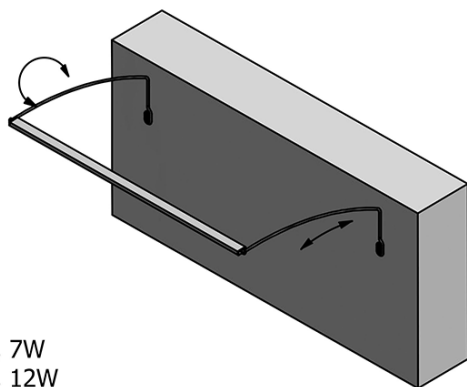

## Size

**Width:** 770 mm

## Properties

**Material:** Aluminum

**Type of Light:** LED

**Light Control:** Touch Sensor, Light brightness adjustment

**Electrical protection:** IP67

**Voltage:** 230 V

**Power input:** 12 W

**LED colour:** Daily white (4 000 - 5 000 K)

**Luminosity:** 930 lm

**Weight / Piece:** 0.73 kg

**Packaging:** 1 Piece

**Warranty:** 2 years

TREX TOUCH LED Above Mirror Touch Sensor Light  
77cm 7W, aluminum

Technical sheet

- ED463- 470mm, 7W
- ED472- 770mm, 12W
- ED486- 1020mm, 15W