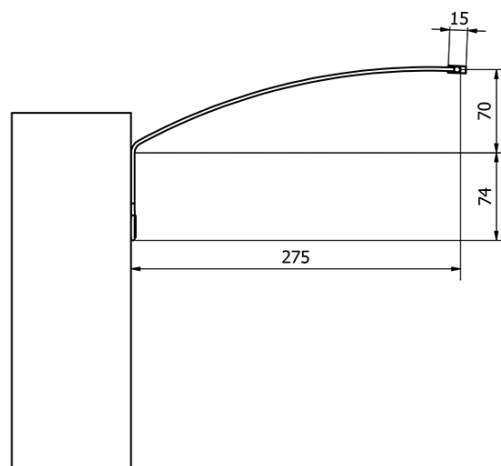

## Size

**Width:** 770 mm

**Luminosity:** 930 lm

**Weight / Piece:** 0.73 kg

**Packaging:** 1 Piece

**Warranty:** 2 years

TREX TOUCH LED Above Mirror Touch Sensor Light  
77cm 7W, aluminum

Technical sheet

- ED463- 470mm, 7W
- ED472- 770mm, 12W
- ED486- 1020mm, 15W