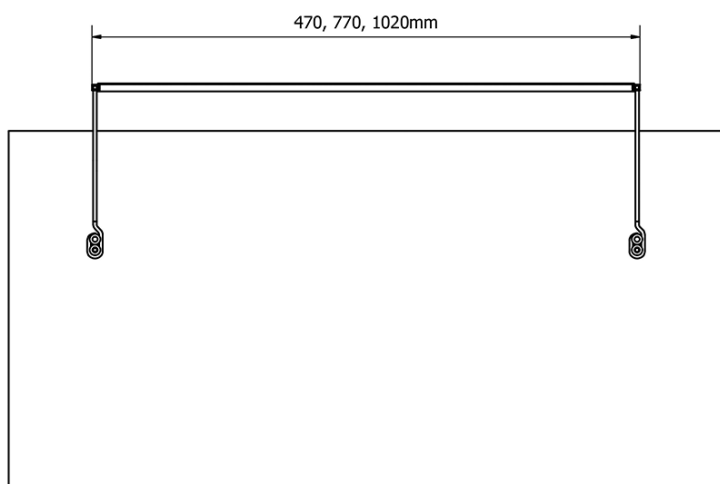

## Size

**Width:** 770 mm

## Properties

**Material:** Aluminum

**Type of Light:** LED

**Light Control:** Touch Sensor, Light brightness adjustment

**Electrical protection:** IP67

**Voltage:** 230 V

**Power input:** 12 W

**LED colour:** Daily white (4 000 - 5 000 K)

**Luminosity:** 930 lm

**Weight / Piece:** 0.73 kg

**Packaging:** 1 Piece

**Warranty:** 2 years

TREX TOUCH LED Above Mirror Touch Sensor Light  
77cm 7W, aluminum

Technical sheet

- ED463- 470mm, 7W
- ED472- 770mm, 12W
- ED486- 1020mm, 15W