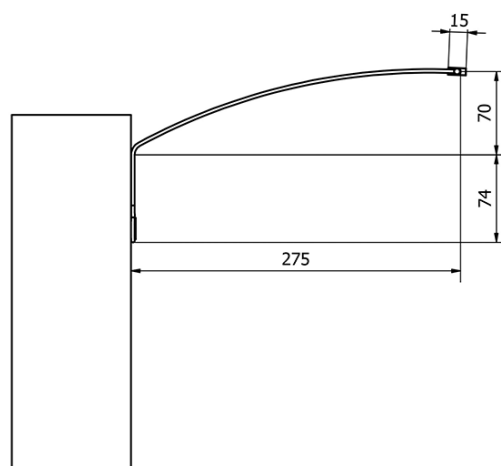

**TREX TOUCH LED Above Mirror Touch Sensor Light**  
**47cm 7W, aluminum**

**Order code:** ED463

**Basic information**

**Brand:** Sapho

**Series:** TREN

**Size**

**Width:** 470 mm

**Properties**

**Material:** Aluminum

**Type of Light:** LED

**Light Control:** Touch Sensor, Light brightness adjustment

**Electrical protection:** IP67

**Voltage:** 230 V

**Power input:** 7 W

**LED colour:** Daily white (4 000 - 5 000 K)

**Luminosity:** 550 lm

**Weight / Piece:** 1.33 kg

**Packaging:** 1 Piece

**Warranty:** 2 years

TREX TOUCH LED Above Mirror Touch Sensor Light  
47cm 7W, aluminum

Technical sheet

- ED463- 470mm, 7W
- ED472- 770mm, 12W
- ED486- 1020mm, 15W