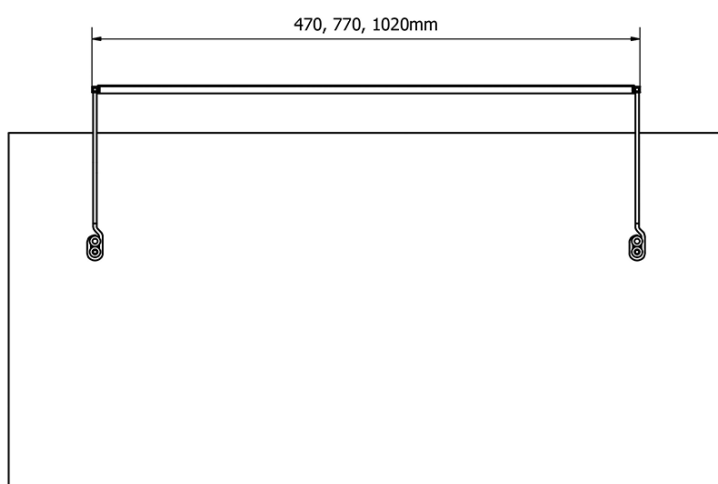

**TREX TOUCH LED Above Mirror Touch Sensor Light**  
**47cm 7W, aluminum**

**Order code:** ED463

**Basic information**

**Brand:** Sapho

**Series:** TREN

**Size**

**Width:** 470 mm

**Properties**

**Material:** Aluminum

**Type of Light:** LED

**Light Control:** Touch Sensor, Light brightness adjustment

**Electrical protection:** IP67

**Voltage:** 230 V

**Power input:** 7 W

**LED colour:** Daily white (4 000 - 5 000 K)

**Luminosity:** 550 lm

**Weight / Piece:** 1.33 kg

**Packaging:** 1 Piece

**Warranty:** 2 years

TREX TOUCH LED Above Mirror Touch Sensor Light  
47cm 7W, aluminum

Technical sheet

- ED463- 470mm, 7W
- ED472- 770mm, 12W
- ED486- 1020mm, 15W