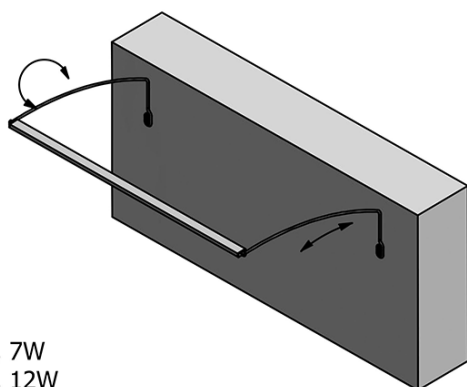

**Material:** Aluminum

**Type of Light:** LED

**Light Control:** Touch Sensor, Light brightness adjustment

**Electrical protection:** IP67

**Voltage:** 230 V

**Power input:** 7 W

**LED colour:** Daily white (4 000 - 5 000 K)

**Luminosity:** 550 lm

**Weight / Piece:** 1.33 kg

**Packaging:** 1 Piece

**Warranty:** 2 years

TREX TOUCH LED Above Mirror Touch Sensor Light  
47cm 7W, aluminum

Technical sheet

- ED463- 470mm, 7W
- ED472- 770mm, 12W
- ED486- 1020mm, 15W