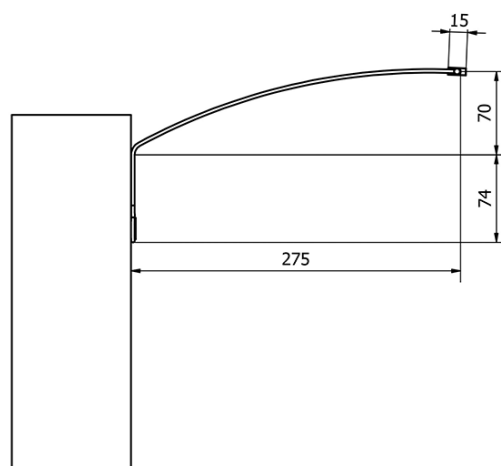

TREX TOUCH LED Above Mirror Touch Sensor Light
47cm 7W, aluminum

Order code: ED463

Basic information

Brand: Sapho

Series: TREN

Size

Width: 470 mm

Properties

Material: Aluminum

Type of Light: LED

Light Control: Touch Sensor, Light brightness adjustment

Electrical protection: IP67

Voltage: 230 V

Power input: 7 W

LED colour: Daily white (4 000 - 5 000 K)

Luminosity: 550 lm

Weight / Piece: 1.33 kg

Packaging: 1 Piece

Warranty: 2 years

TREX TOUCH LED Above Mirror Touch Sensor Light 47cm 7W, aluminum

Technical sheet

- ED463- 470mm, 7W
- ED472- 770mm, 12W
- ED486- 1020mm, 15W