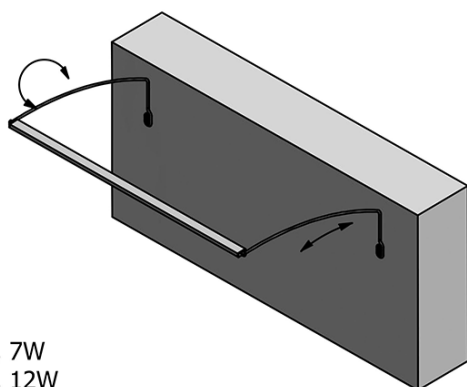

Material: Aluminum

Type of Light: LED

Light Control: Touch Sensor, Light brightness adjustment

Electrical protection: IP67

Voltage: 230 V

Power input: 7 W

LED colour: Daily white (4 000 - 5 000 K)

Luminosity: 550 lm

Weight / Piece: 1.33 kg

Packaging: 1 Piece

Warranty: 2 years

TREX TOUCH LED Above Mirror Touch Sensor Light 47cm 7W, aluminum

Technical sheet

- ED463- 470mm, 7W
- ED472- 770mm, 12W
- ED486- 1020mm, 15W