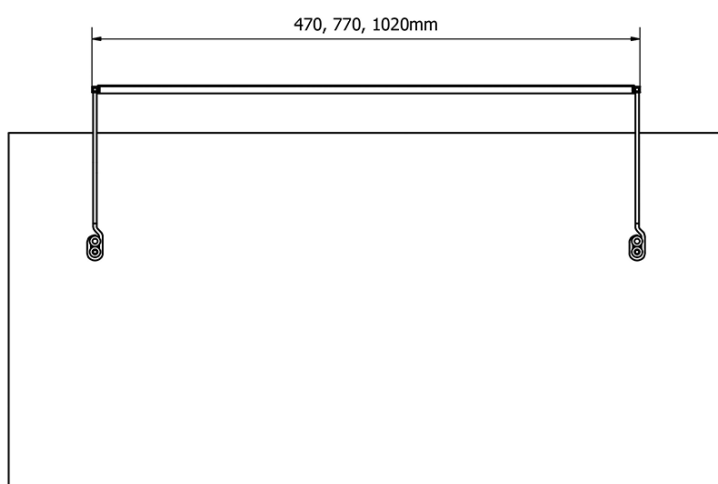

TREX TOUCH LED Above Mirror Touch Sensor Light
47cm 7W, aluminum

Order code: ED463

Basic information

Brand: Sapho

Series: TREN

Size

Width: 470 mm

Properties

Material: Aluminum

Type of Light: LED

Light Control: Touch Sensor, Light brightness adjustment

Electrical protection: IP67

Voltage: 230 V

Power input: 7 W

LED colour: Daily white (4 000 - 5 000 K)

Luminosity: 550 lm

Weight / Piece: 1.33 kg

Packaging: 1 Piece

Warranty: 2 years

TREX TOUCH LED Above Mirror Touch Sensor Light 47cm 7W, aluminum

Technical sheet

- ED463- 470mm, 7W
- ED472- 770mm, 12W
- ED486- 1020mm, 15W