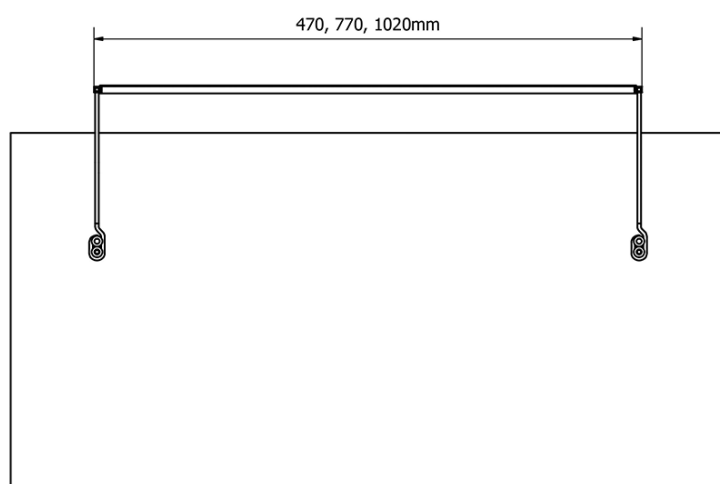

TREX TOUCH LED Above Mirror Touch Sensor Light 47cm 7W, aluminum

Order code: ED463

Basic information

Brand: Sapho

Series: TREN

Size

Width: 470 mm

Properties

Material: Aluminum

Type of Light: LED

Light Control: Touch Sensor, Light brightness adjustment

Electrical protection: IP67

Voltage: 230 V

Power input: 7 W

LED colour: Daily white (4 000 - 5 000 K)

Luminosity: 550 lm

Weight / Piece: 1.33 kg

Packaging: 1 Piece

Warranty: 2 years

TREX TOUCH LED Above Mirror Touch Sensor Light
47cm 7W, aluminum

Technical sheet

- ED463- 470mm, 7W
- ED472- 770mm, 12W
- ED486- 1020mm, 15W