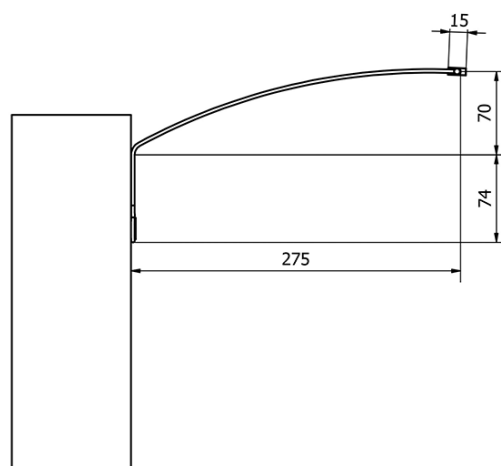

TREX TOUCH LED Above Mirror Touch Sensor Light 47cm 7W, aluminum

Order code: ED463

Basic information

Brand: Sapho

Series: TREN

Size

Width: 470 mm

Properties

Material: Aluminum

Type of Light: LED

Light Control: Touch Sensor, Light brightness adjustment

Electrical protection: IP67

Voltage: 230 V

Power input: 7 W

LED colour: Daily white (4 000 - 5 000 K)

Luminosity: 550 lm

Weight / Piece: 1.33 kg

Packaging: 1 Piece

Warranty: 2 years

TREX TOUCH LED Above Mirror Touch Sensor Light
47cm 7W, aluminum

Technical sheet

- ED463- 470mm, 7W
- ED472- 770mm, 12W
- ED486- 1020mm, 15W