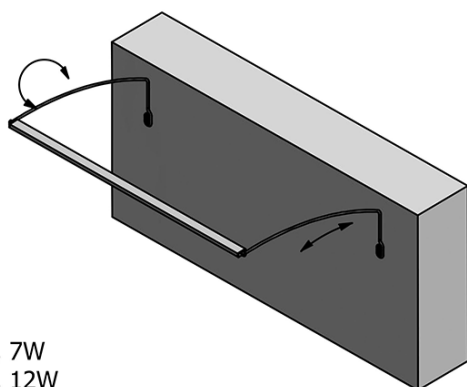

Material: Aluminum

Type of Light: LED

Light Control: Touch Sensor, Light brightness adjustment

Electrical protection: IP67

Voltage: 230 V

Power input: 7 W

LED colour: Daily white (4 000 - 5 000 K)

Luminosity: 550 lm

Weight / Piece: 1.33 kg

Packaging: 1 Piece

Warranty: 2 years

TREX TOUCH LED Above Mirror Touch Sensor Light
47cm 7W, aluminum

Technical sheet

- ED463- 470mm, 7W
- ED472- 770mm, 12W
- ED486- 1020mm, 15W