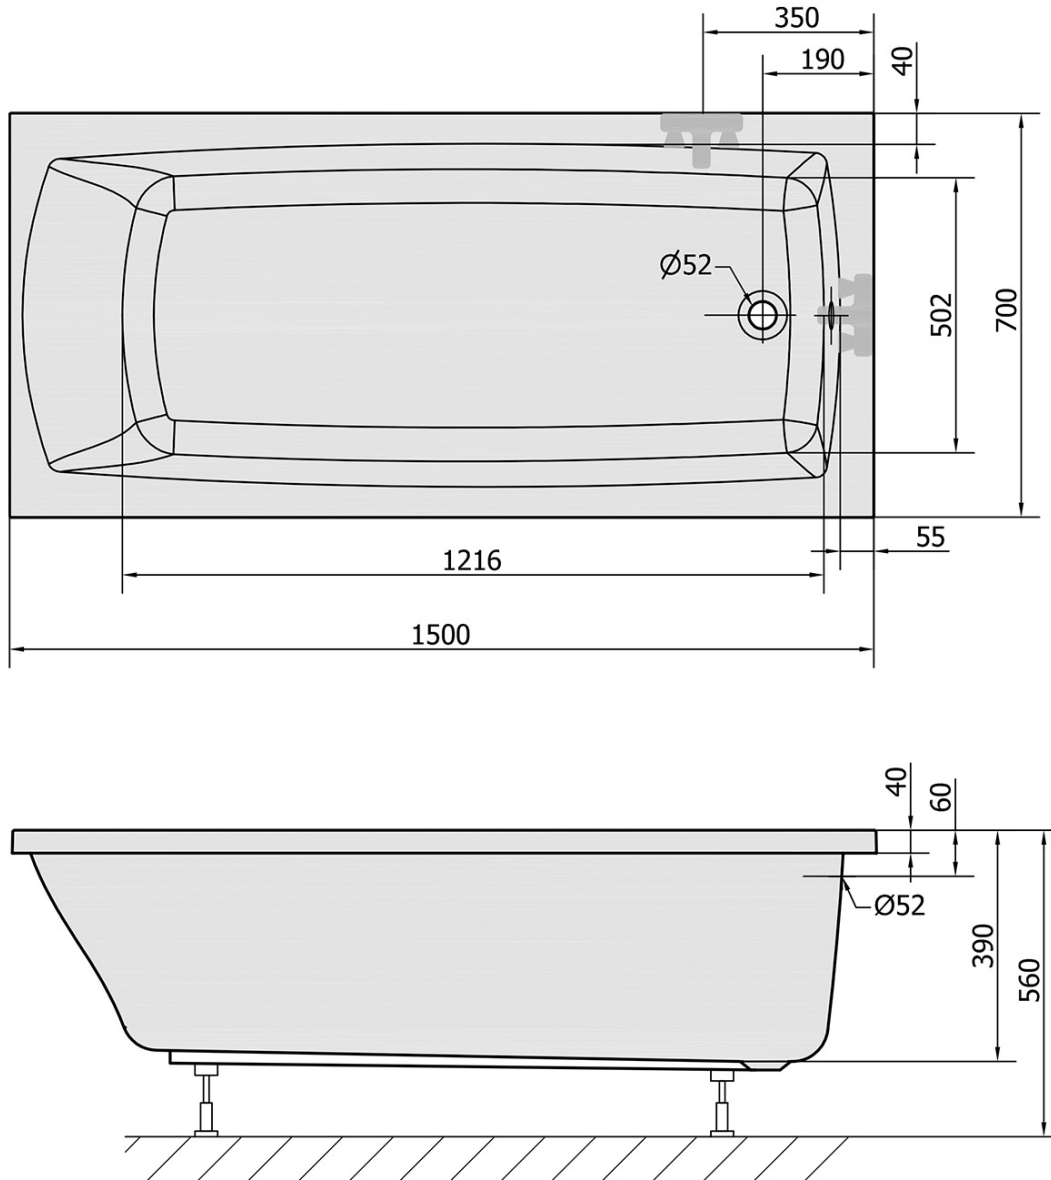

Order code: 72273

Basic information

Brand: Polysan

Size

Length: 1500 mm

Width: 700 mm

Height: 390 mm

Volume: 187 l

Properties

Colour: White

Colour options: According to the Swatch

Material: Acrylate

Shape: Rectangular

Installation: Built-in

Waste diameter: 52 mm

Properties: Edge height 40 mm (Standard)

Package does not contain: Trap, Pop Up Bath Waste

Weight / Piece: 19.0 kg

Packaging: 1 Piece

Warranty: 10 years

We recommend buy

1 Piece Bath Support Legs for Acrylic Bath Polysan, 51,5cm, Pair (Order code: PO60-60)

1 Piece Bath Trap 6/4", height: 42mm, DN40 (Order code: 71712)

1 Piece Sound insulation bath tape, 3m (Order code: 93400)

Technical sheet

VOLUME 187L