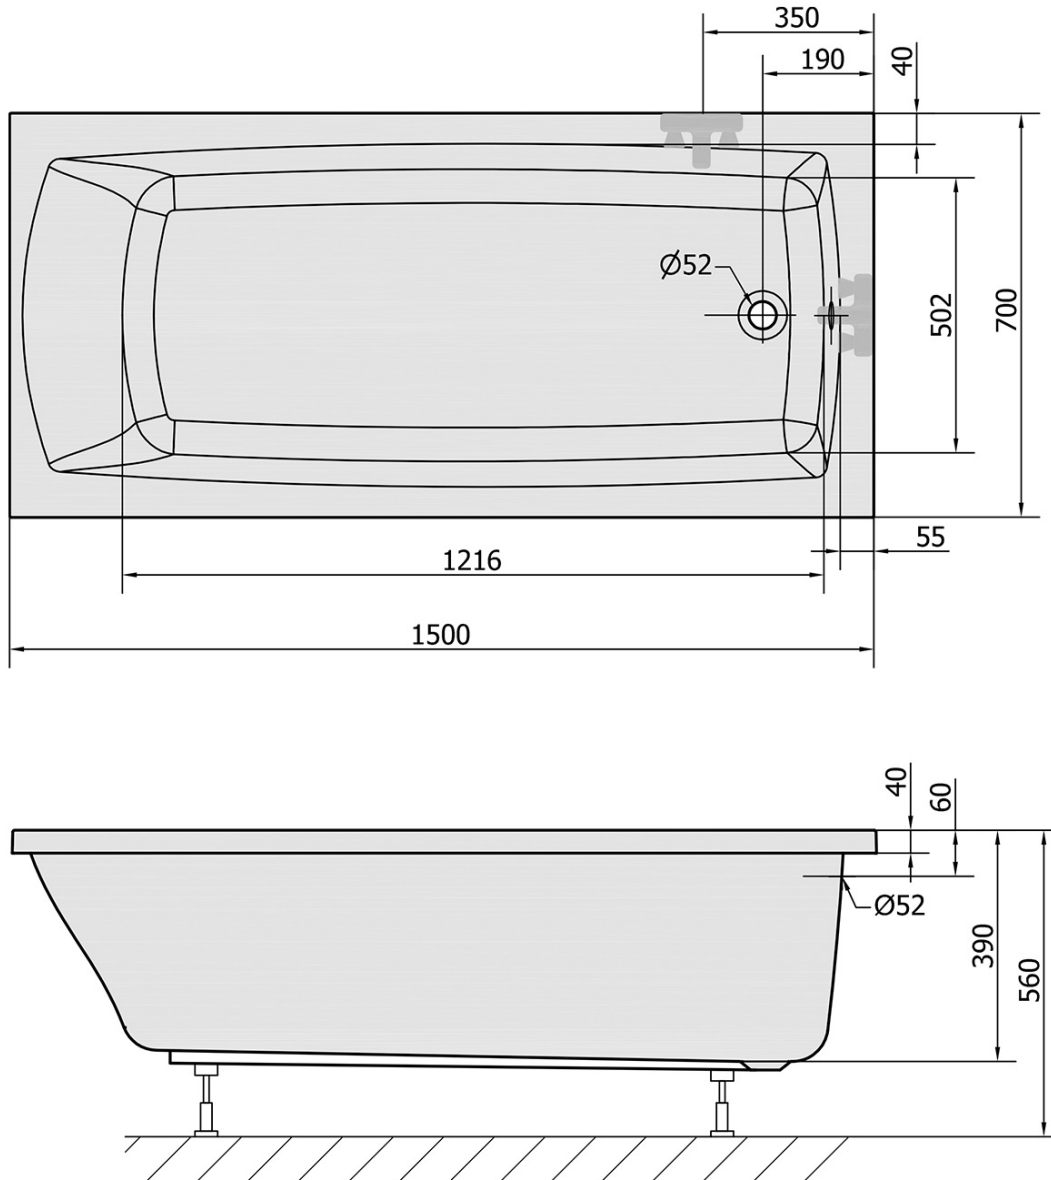

Order code: 72273

Basic information

Brand: Polysan

Size

Length: 1500 mm

Width: 700 mm

Height: 390 mm

Volume: 187 l

Properties

Colour: White

Colour options: According to the Swatch

Material: Acrylate

Shape: Rectangular

Installation: Built-in

Waste diameter: 52 mm

Properties: Edge height 40 mm (Standard)

Package does not contain: Trap, Pop Up Bath Waste

Weight / Piece: 14.47 kg

Packaging: 1 Piece

Warranty: 10 years

We recommend buy

1 Piece Bath Support Legs for Acrylic Bath Polysan, 51,5cm, Pair (Order code: PO60-60)

1 Piece Bath Trap 6/4", height: 42mm, DN40 (Order code: 71712)

1 Piece Sound insulation bath tape, 3m (Order code: 93400)

Technical sheet

VOLUME 187L