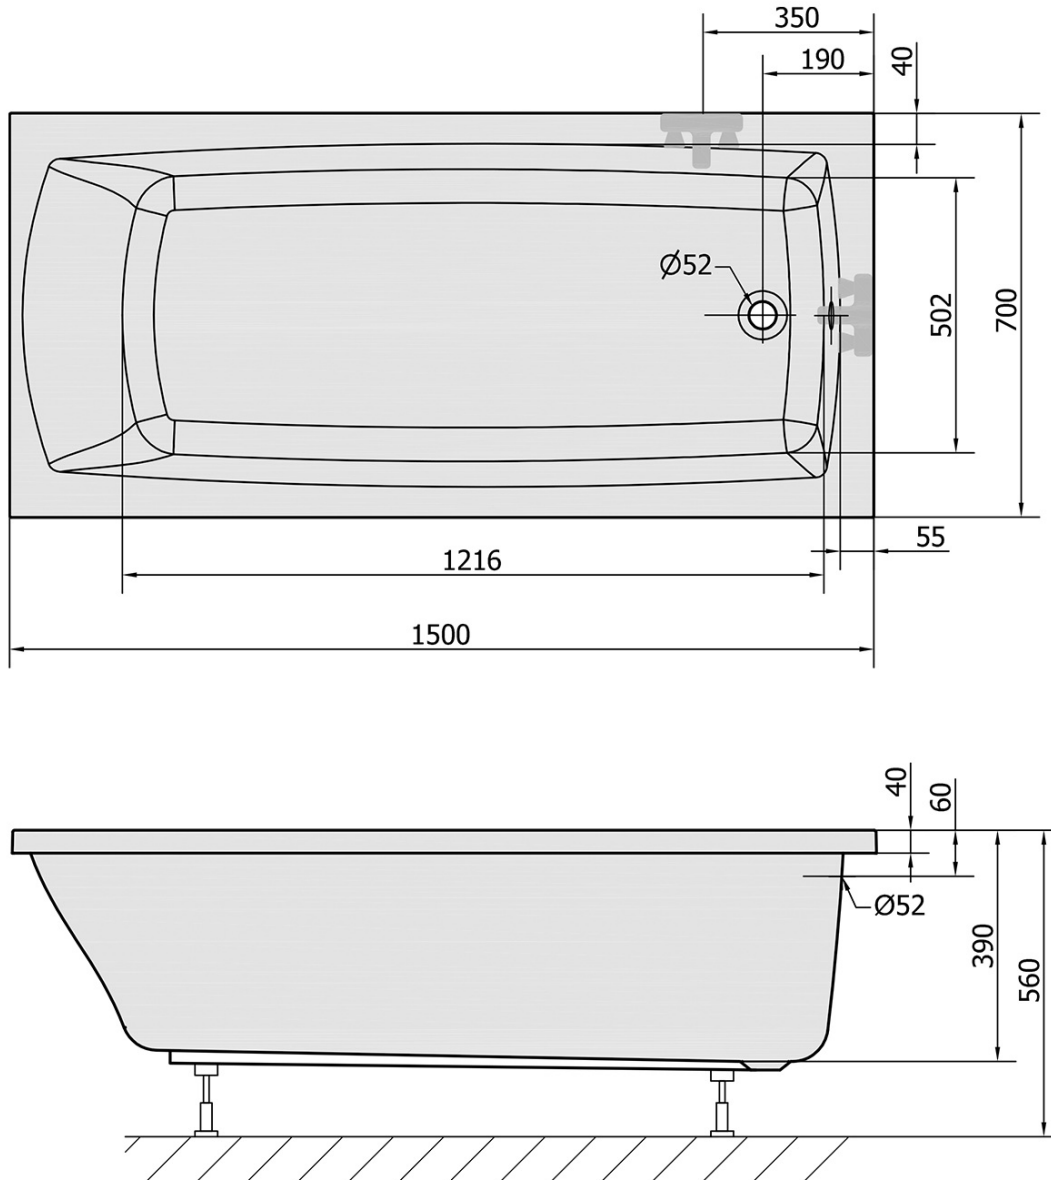

LILY Rectangular Bath 150x70x39cm, White

Order code: 72273

Basic information

Brand: Polysan

Size

Length: 1500 mm

Width: 700 mm

Height: 390 mm

Volume: 187 l

Properties

Colour: White

Colour options: According to the Swatch

Material: Acrylate

Shape: Rectangular

Installation: Built-in

Waste diameter: 52 mm

Properties: Edge height 40 mm (Standard)

Package does not contain: Trap, Pop Up Bath Waste

Weight / Piece: 14.47 kg

Packaging: 1 Piece

Warranty: 10 years

We recommend buy

1 Piece Bath Support Legs for Acrylic Bath Polysan, 51,5cm, Pair (Order code: PO60-60)

1 Piece Bath Trap 6/4", height: 42mm, DN40 (Order code: 71712)

1 Piece Sound insulation bath tape, 3m (Order code: 93400)

Technical sheet

VOLUME 187L