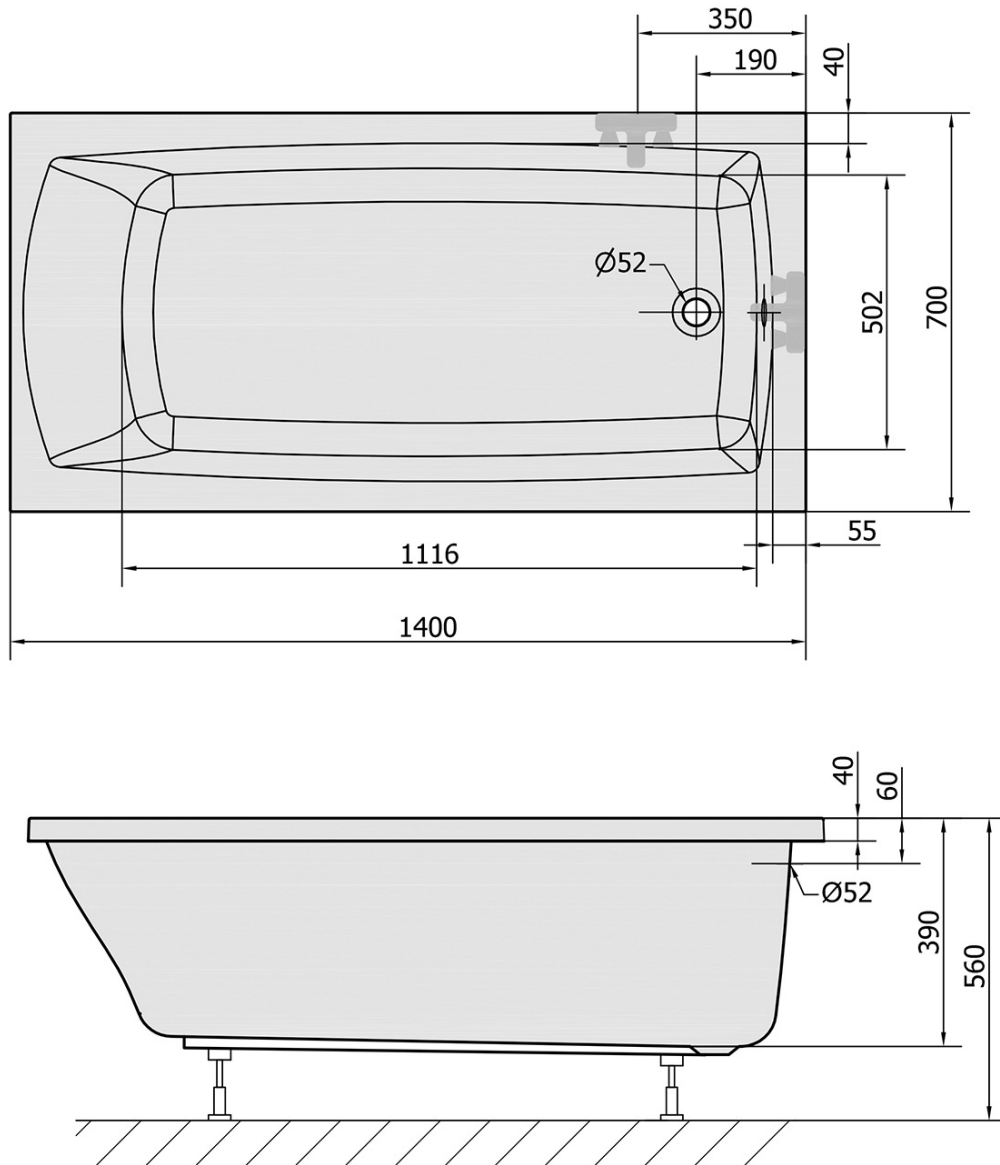

Order code: 72201

Basic information

Brand: Polysan

Size

Length: 1400 mm

Width: 700 mm

Height: 390 mm

Volume: 173 l

Properties

Colour: White

Colour options: According to the Swatch

Material: Acrylate

Shape: Rectangular

Installation: Built-in

Waste diameter: 52 mm

Properties: Edge height 40 mm (Standard)

Package does not contain: Trap, Pop Up Bath Waste

Weight / Piece: 13.47 kg

Packaging: 1 Piece

Warranty: 10 years

We recommend buy

1 Piece Sound insulation bath tape, 3m (Order code: 93400)

1 Piece Siphon 6/4", DN40 (Order code: 72693)

1 Piece Bath Support Legs for Acrylic Bath Polysan, 51,5cm, Pair (Order code: PO60-60)

Technical sheet

VOLUME 173L