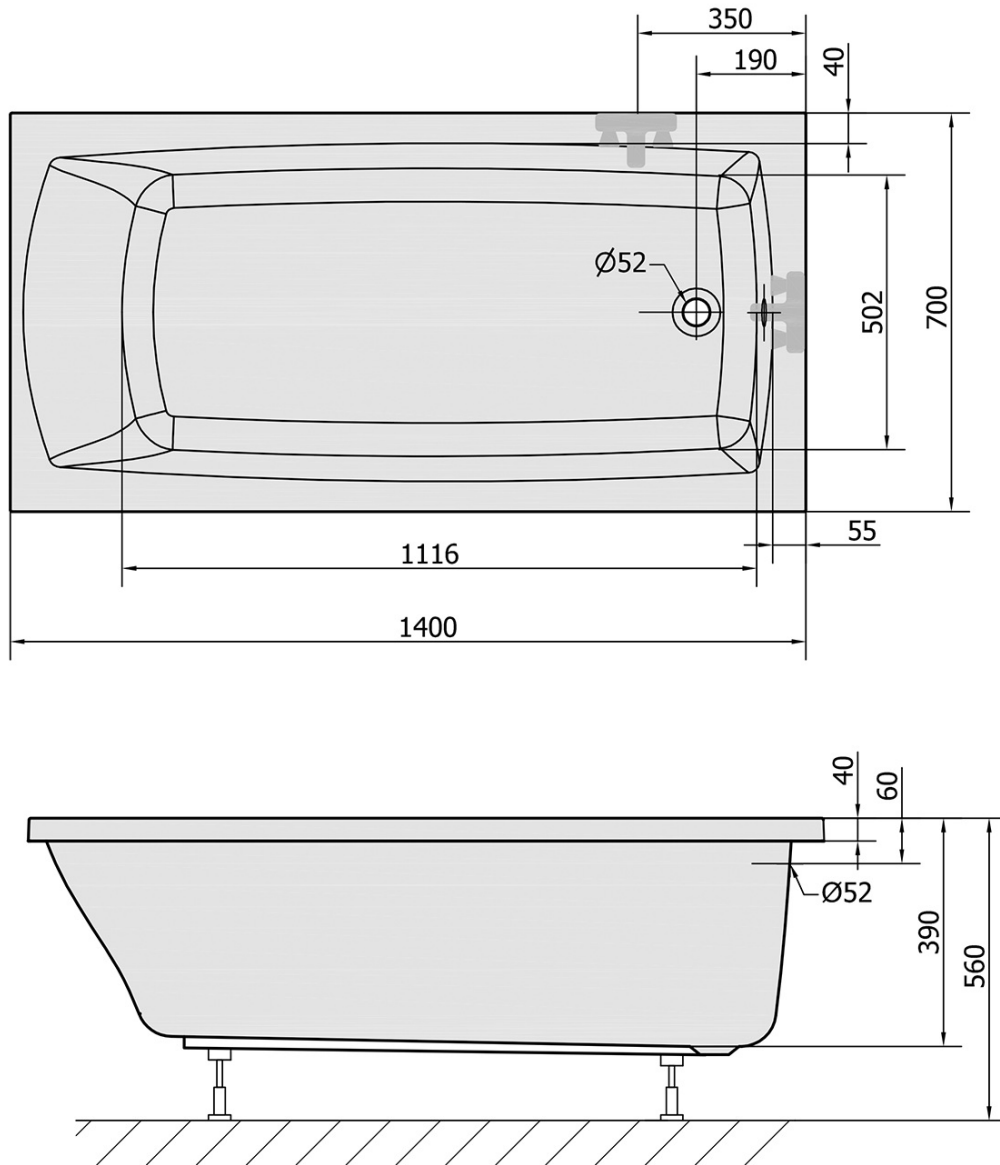

Order code: 72201

Basic information

Brand: Polysan

Size

Length: 1400 mm

Width: 700 mm

Height: 390 mm

Volume: 173 l

Properties

Colour: White

Colour options: According to the Swatch

Material: Acrylate

Shape: Rectangular

Installation: Built-in

Waste diameter: 52 mm

Properties: Edge height 40 mm (Standard)

Package does not contain: Trap, Pop Up Bath Waste

Weight / Piece: 13.47 kg

Packaging: 1 Piece

Warranty: 10 years

Technical sheet

VOLUME 173L