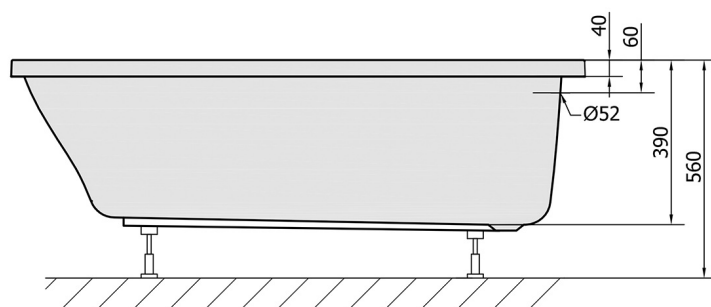

LILY Rectangular Bath 140x70x39cm, White

Order code: 72201

Size

Length: 1400 mm
 Width: 700 mm
 Height: 390 mm
 Volume: 173 l

Properties

Colour: White
 Material: Acrylate
 Warranty: 10 years

Technical sheet

VOLUME 173L