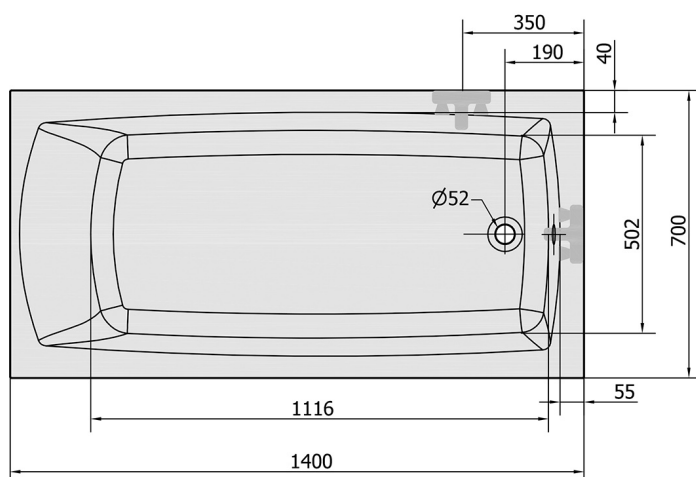

LILY Rectangular Bath 140x70x39cm, White

Order code: 72201

Size

Length: 1400 mm
 Width: 700 mm
 Height: 390 mm
 Volume: 173 l

Properties

Colour: White
 Material: Acrylate
 Warranty: 10 years

Technical sheet

VOLUME 173L