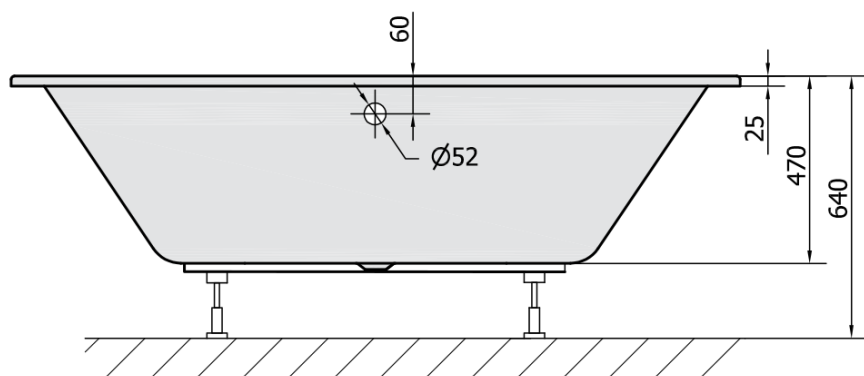

Order code: 72179

Basic information

Brand: Polysan

Size

Length: 1800 mm

Width: 800 mm

Height: 470 mm

Volume: 267 l

Properties

Colour: White

Colour options: According to the Swatch

Material: Acrylate

Shape: Oval

Installation: Built-in

Waste diameter: 52 mm

Properties: Edge height 25 mm, Bilateral

Package does not contain: Pop Up Bath Waste

Weight / Piece: 24.71 kg

Packaging: 1 Piece

Warranty: 10 years

We recommend buy

1 Piece Pop Up Bath Waste (L) 775mm, Plug 72mm, Chrome (Order code: 71681)

1 Piece Siphon 6/4", DN40 (Order code: 72693)

1 Piece Bath Support Legs for Acrylic Bath Polysan, 51,5cm, Pair (Order code: PO60-60)

Technical sheet

VOLUME 267L