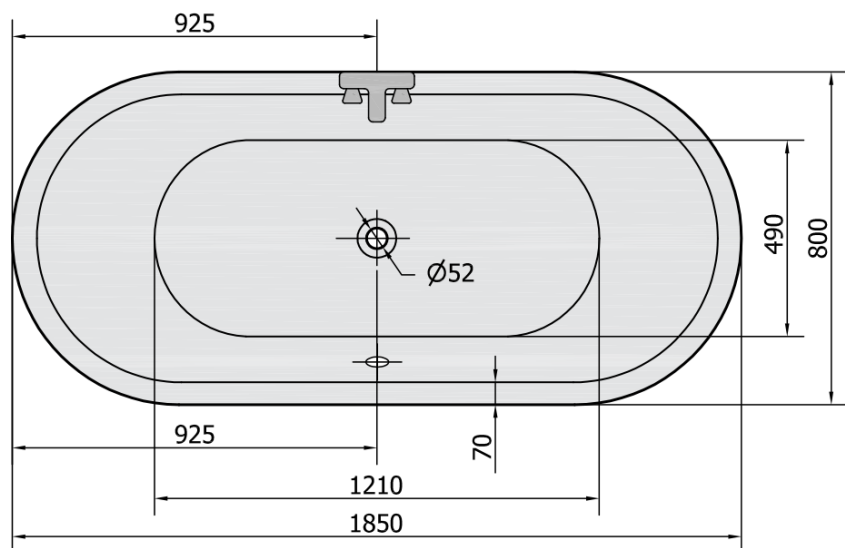

Order code: 72179

Basic information

Brand: Polysan

Size

Length: 1800 mm

Width: 800 mm

Height: 470 mm

Volume: 267 l

Properties

Colour: White

Colour options: According to the Swatch

Material: Acrylate

Shape: Oval

Installation: Built-in

Waste diameter: 52 mm

Properties: Edge height 25 mm, Bilateral

Package does not contain: Pop Up Bath Waste

Weight / Piece: 24.71 kg

Packaging: 1 Piece

Warranty: 10 years

We recommend buy

1 Piece Pop Up Bath Waste (L) 775mm, Plug 72mm, Chrome (Order code: 71681)

1 Piece Siphon 6/4", DN40 (Order code: 72693)

1 Piece Bath Support Legs for Acrylic Bath Polysan, 51,5cm, Pair (Order code: PO60-60)

Technical sheet

VOLUME 267L