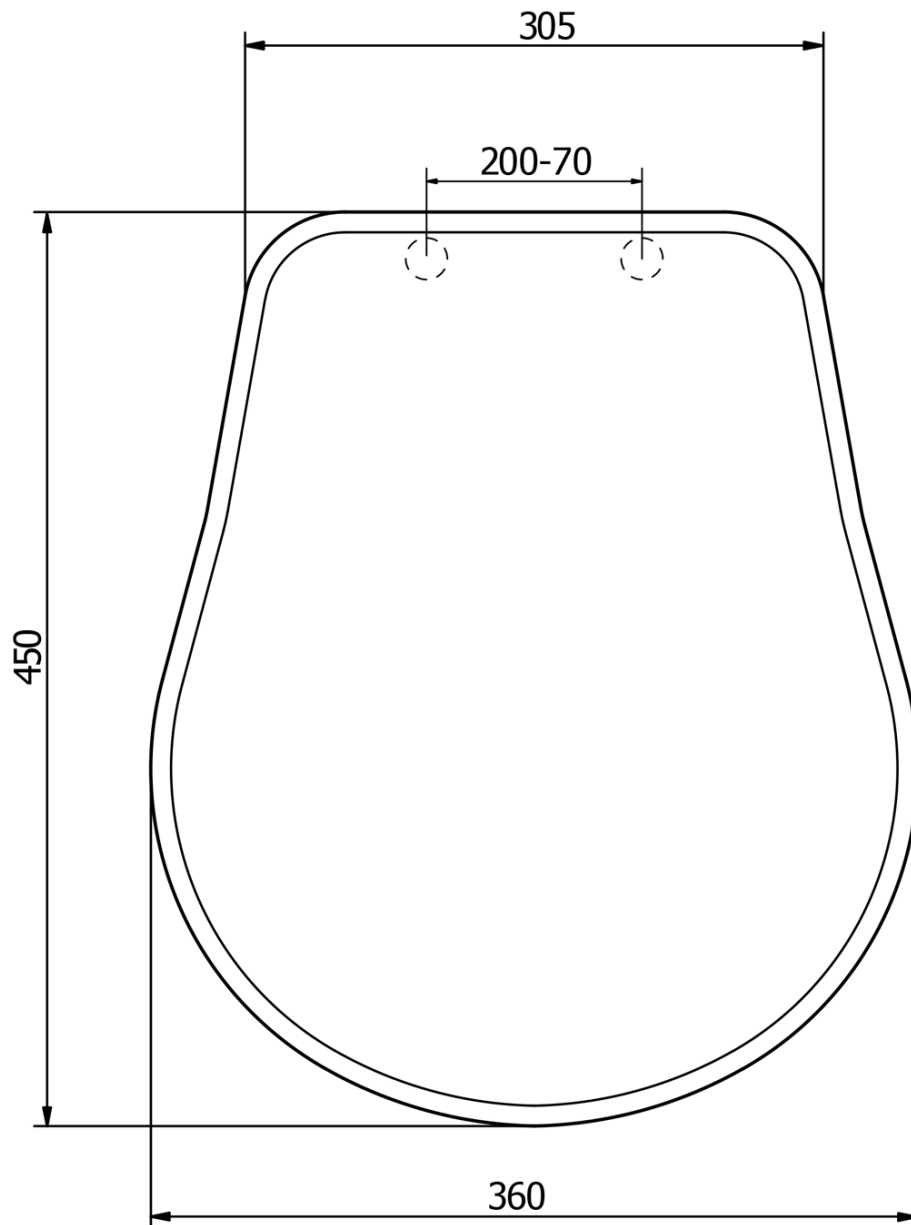

**RETRO Toilet seat Soft Close, polyester,  
white/bronze**

**KERASAN**

**Order code:** 108601

**Basic information**

**Brand:** Kerasan  
**Series:** RETRO KERASAN

**Properties**

**Colour:** White  
**Material:** Polyester  
**Shape:** For specific toilets  
**Equipment:** Soft Close (slow closing)  
**Weight / Piece:** 3.2 kg  
**Packaging:** 1 Piece  
**Warranty:** 2 years

RETRO Toilet seat Soft Close, polyester,  
white/bronze

KERASAN

Technical sheet

TL:45mm