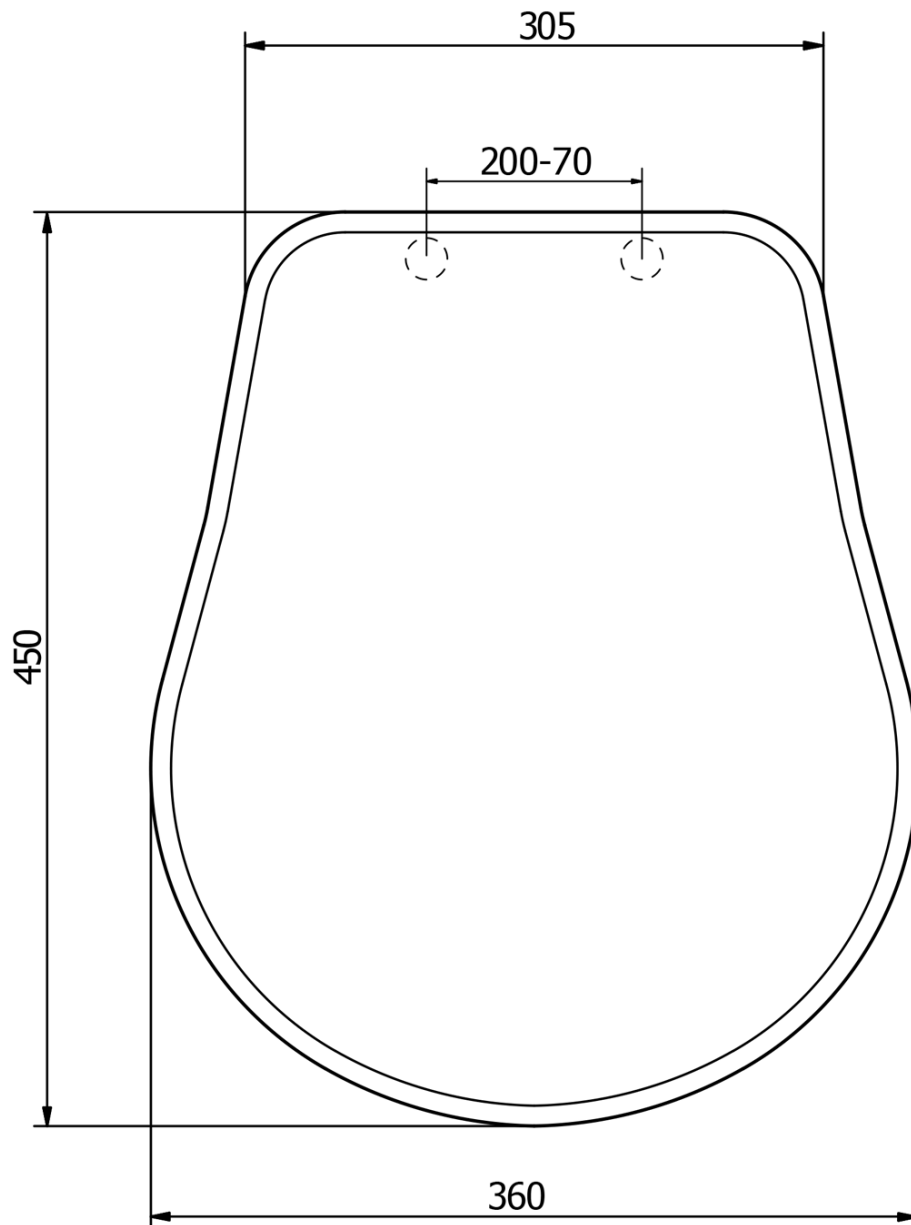

**RETRO Toilet seat Soft Close, polyester,
white/bronze**

KERASAN

Order code: 108601

Basic information

Brand: Kerasan
Series: RETRO KERASAN

Properties

Colour: White
Material: Polyester
Shape: For specific toilets
Equipment: Soft Close (slow closing)
Weight / Piece: 3.2 kg
Packaging: 1 Piece
Warranty: 2 years

RETRO Toilet seat Soft Close, polyester,
white/bronze

KERASAN

Technical sheet

TL:45mm