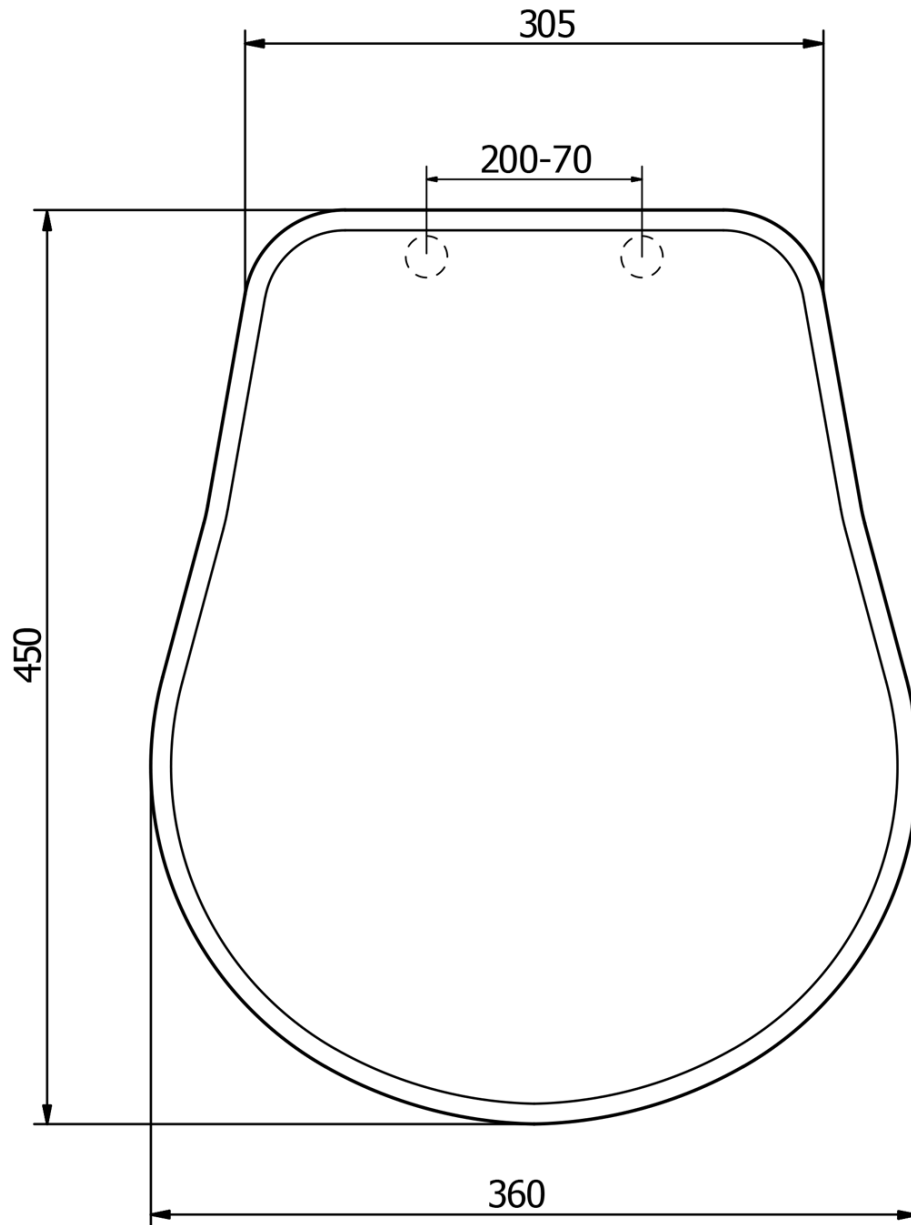

**RETRO Toilet seat Soft Close, polyester,  
white/bronze**

**KERASAN**

**Order code:** 108601

**Basic information**

**Brand:** Kerasan  
**Series:** RETRO KERASAN

**Properties**

**Colour:** White  
**Material:** Polyester  
**Shape:** For specific toilets  
**Equipment:** Soft Close (slow closing)  
**Weight / Piece:** 3.2 kg  
**Packaging:** 1 Piece  
**Warranty:** 2 years

RETRO Toilet seat Soft Close, polyester,  
white/bronze

KERASAN

Technical sheet

TL:45mm