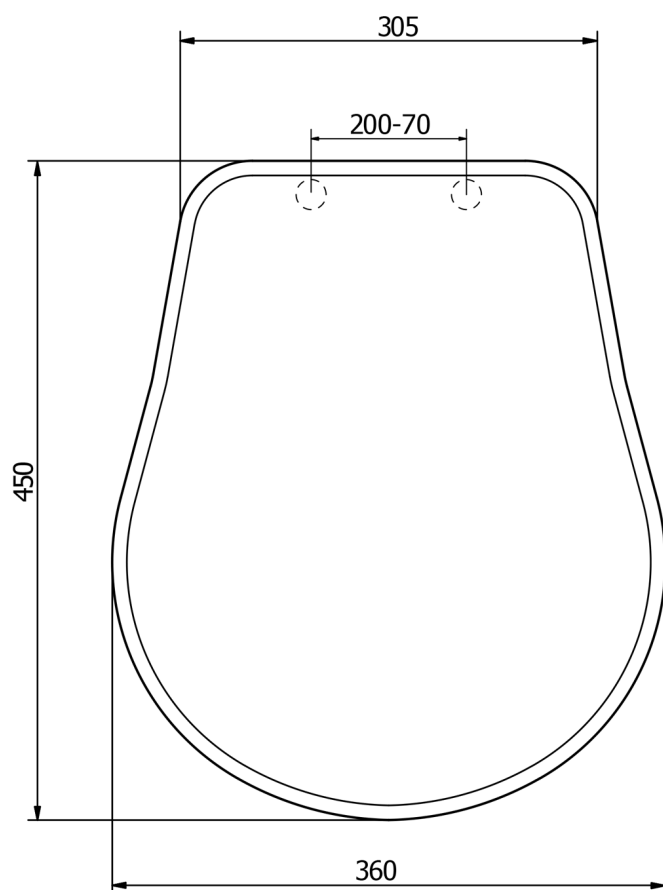

RETRO Toilet seat Soft Close, polyester, white/bronze

Order code: 108601

Properties

Colour: White
 Material: Polyester
 Warranty: 2 years

Technical sheet

TL:45mm