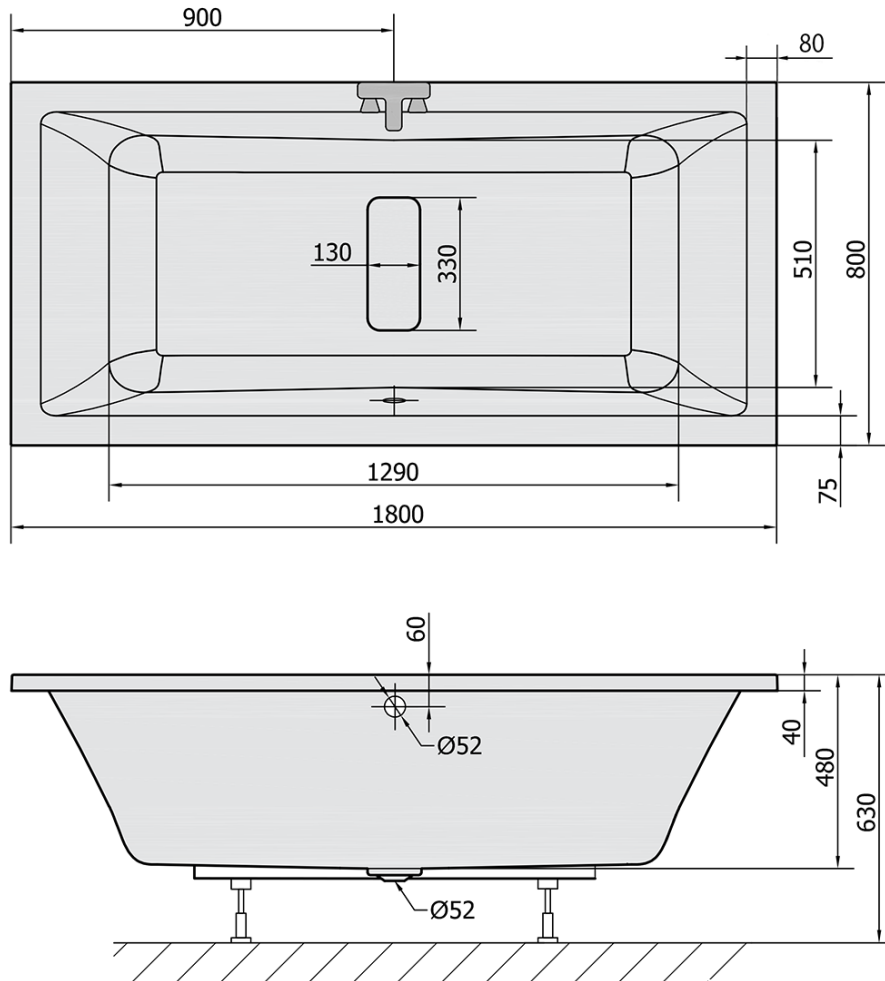

Order code: 72034

Basic information

Brand: Polysan

Size

Length: 1800 mm

Width: 800 mm

Height: 480 mm

Volume: 315 l

Properties

Colour: White

Material: Acrylate

Shape: Rectangular

Installation: Built-in

Waste diameter: 52 mm

Properties: Bilateral, Edge height 40 mm (Standard)

Package does not contain: Trap, Pop Up Bath Waste

Weight / Piece: 28.0 kg

Packaging: 1 Piece

Warranty: 10 years

We recommend buy

1 Piece Bath Support Legs for Acrylic Bath Polysan, 51,5cm, Pair (Order code: PO60-60)

1 Piece Pop Up Bath Waste (L) 800mm, Plug 72mm, Chrome (Order code: 71852)

1 Piece Sound insulation bath tape, 3m (Order code: 93400)

1 Piece Bath Trap 6/4", height: 42mm, DN40 (Order code: 71712)

Spare parts

MARLENE Waste Cover, white (Order code: NDVAN0054)

Technical sheet

VOLUME 315L