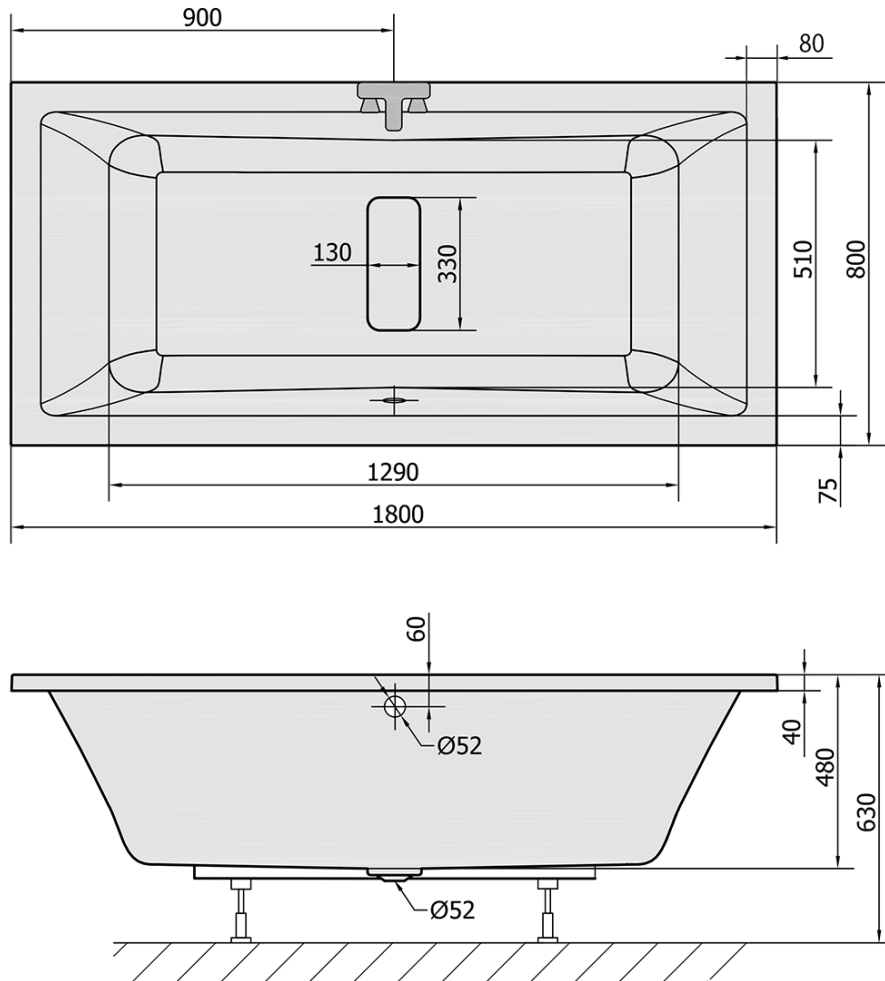

Order code: 72034

Basic information

Brand: Polysan

Size

Length: 1800 mm

Width: 800 mm

Height: 480 mm

Volume: 315 l

Properties

Colour: White

Colour options: According to the Swatch

Material: Acrylate

Shape: Rectangular

Installation: Built-in

Waste diameter: 52 mm

Properties: Bilateral, Edge height 40 mm (Standard)

Package does not contain: Pop Up Bath Waste

Weight / Piece: 28.0 kg

Packaging: 1 Piece

Warranty: 10 years

We recommend buy

1 Piece Bath Support Legs for Acrylic Bath Polysan, 51,5cm, Pair (Order code: PO60-60)

1 Piece Pop Up Bath Waste (L) 775mm, Plug 72mm, Chrome (Order code: 71681)

1 Piece Bath Trap 6/4", height: 42mm, DN40 (Order code: 71712)

1 Piece Sound insulation bath tape, 3m (Order code: 93400)

Technical sheet