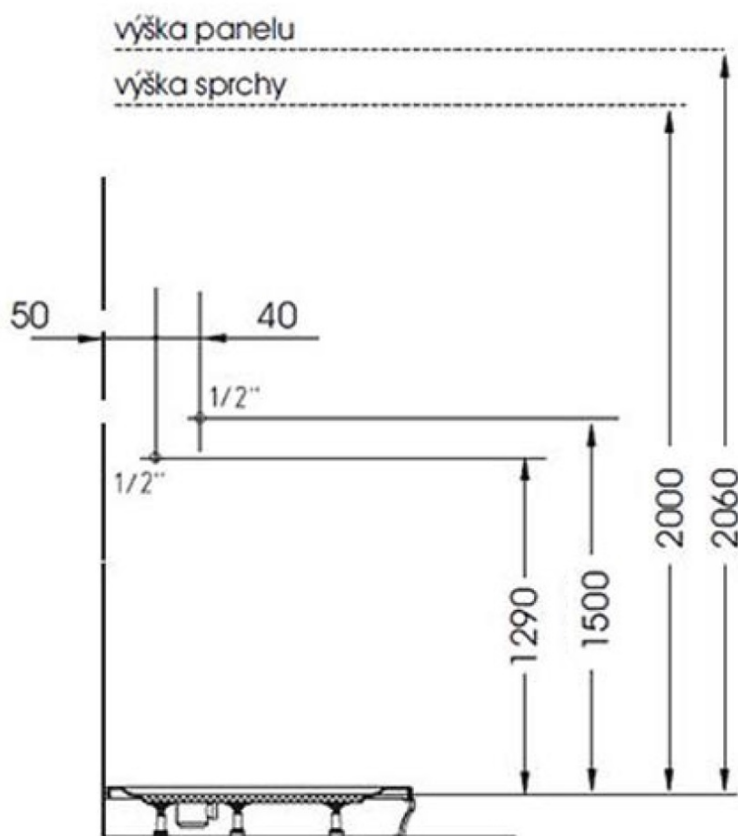

MOLA corner thermostatic shower panel 210x1300mm, white

Order code: 80372

Size

Width: 210 mm
Height: 1300 mm

Properties

Colour: White
Material: Plastic
Warranty: 6 years

Technical sheet

*provedení do rohu
(sprcha upevněna na zdi)*