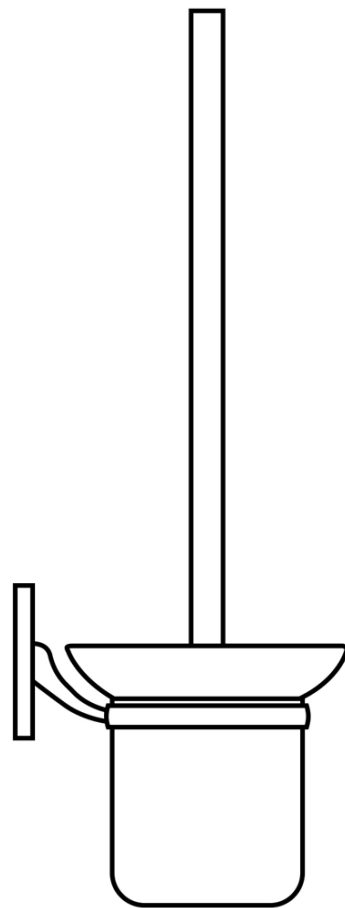

Technical sheet

370

114

370

144