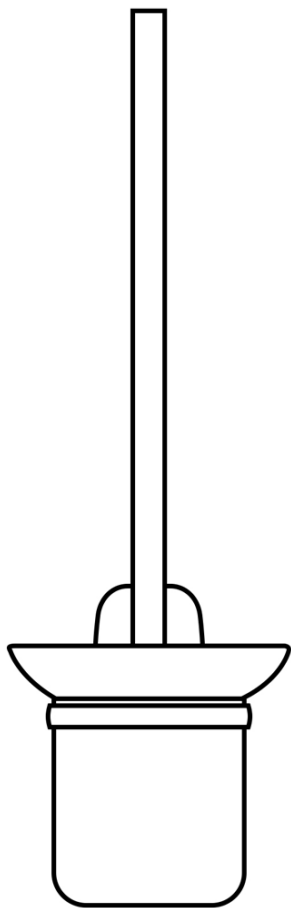

Technical sheet

370

114