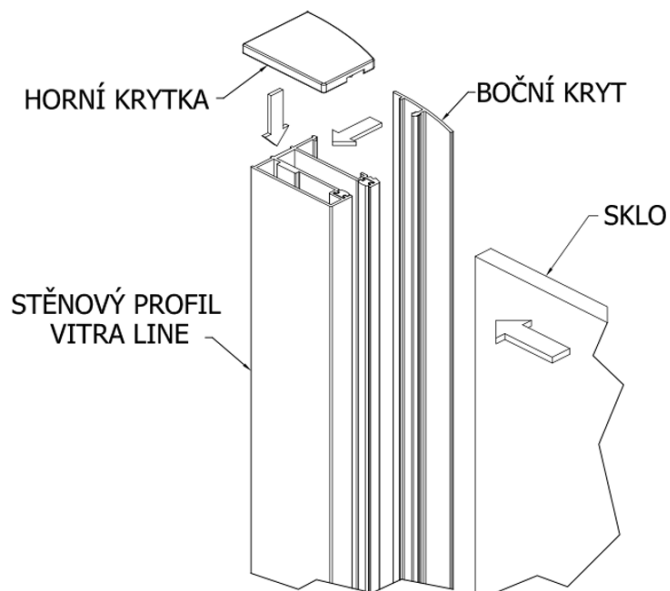

8mm Glass Wall Profile Including Fixings, chrome

Order code: FL200

Basic information

Brand: Polysan

Size

Height: 2000 mm

Properties

Profile colour: Chrome - polished aluminum

Glass thickness: 8 mm

Weight / Piece: 0.85 kg

Packaging: 1 Piece

Warranty: 2 years

Technical sheet

MAXIMÁLNÍ DÉLKA PROFILU 2000 MM