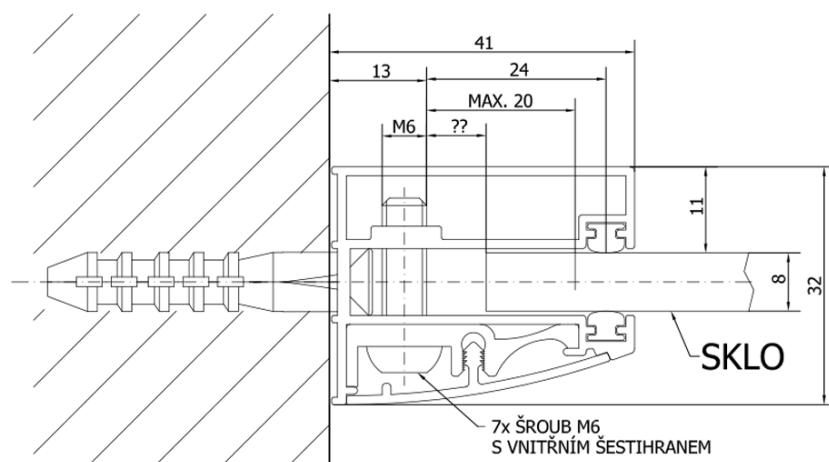

8mm Glass Wall Profile Including Fixings, chrome

Order code: FL200

Basic information

Brand: Polysan

Size

Height: 2000 mm

Properties

Profile colour: Chrome - polished aluminum

Glass thickness: 8 mm

Weight / Piece: 0.85 kg

Packaging: 1 Piece

Warranty: 2 years

Technical sheet

MAXIMÁLNÍ DÉLKA PROFILU 2000 MM