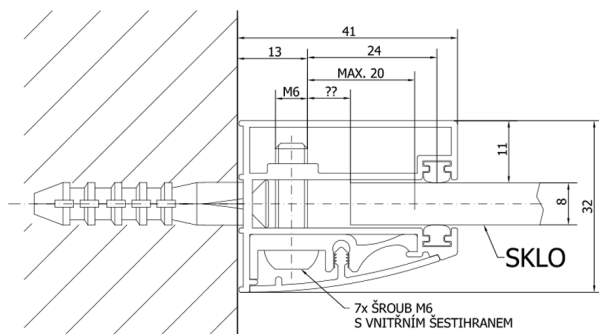

8mm Glass Wall Profile Including Fixings, chrome

Order code: FL200

Size
Height: 2000 mm

Properties
Warranty: 2 years

Technical sheet

MAXIMÁLNÍ DÉLKA PROFILU 2000 MM