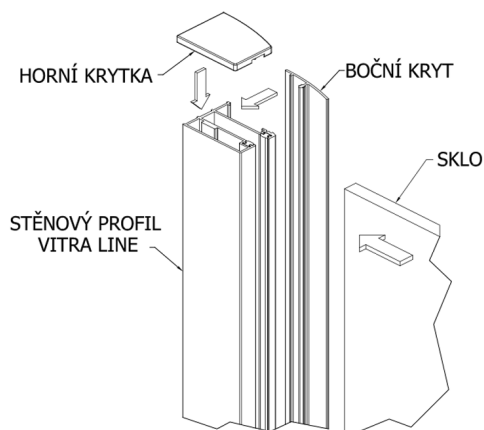

8mm Glass Wall Profile Including Fixings, chrome

Order code: FL200

Size
Height: 2000 mm

Properties
Warranty: 2 years

Technical sheet

MAXIMÁLNÍ DÉLKA PROFILU 2000 MM