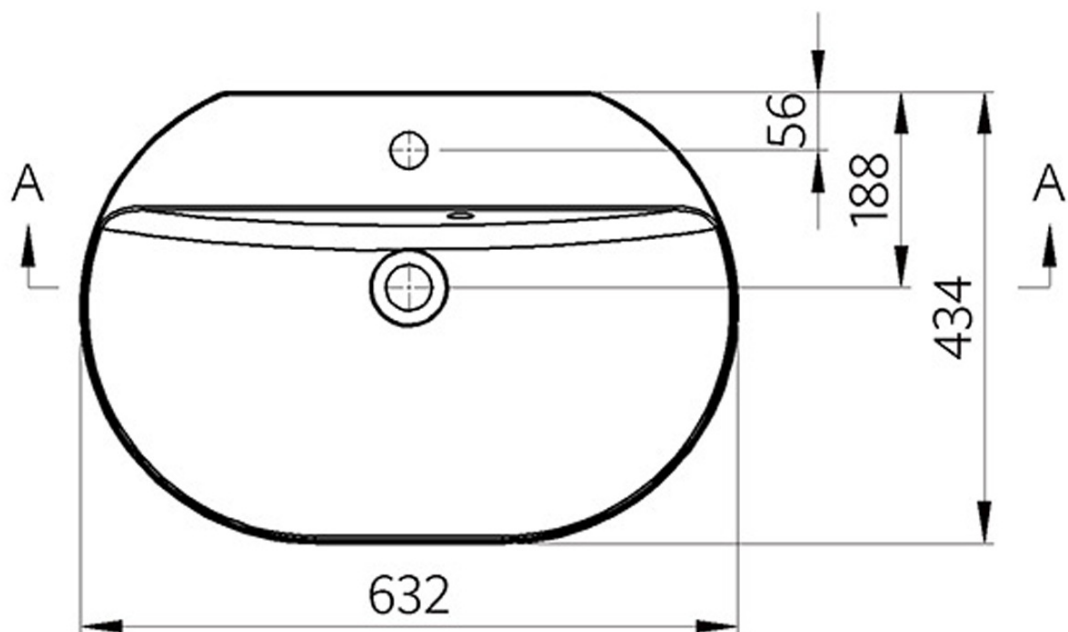

HELEN countertop Cultured Marble Washbasin 63x43cm, white

Order code: HE063

Basic information

Brand: Sapho

Size

Width: 630 mm

Depth: 430 mm

Properties

Colour: White

Material: Cast marble

Installation: Freestanding, Wall-hung - Screws

Type of washbasin: Washbasin

Tap hole: 1 tap hole

Overflow: Yes

Shape: Oval/Ellipse

Package contains: Overflow Kit

Weight / Piece: 17.7 kg

Packaging: 1 Piece

Warranty: 2 years

Spare parts

External overflow set for cast marble sinks (Order code: ND3032)

Technical sheet

A-A