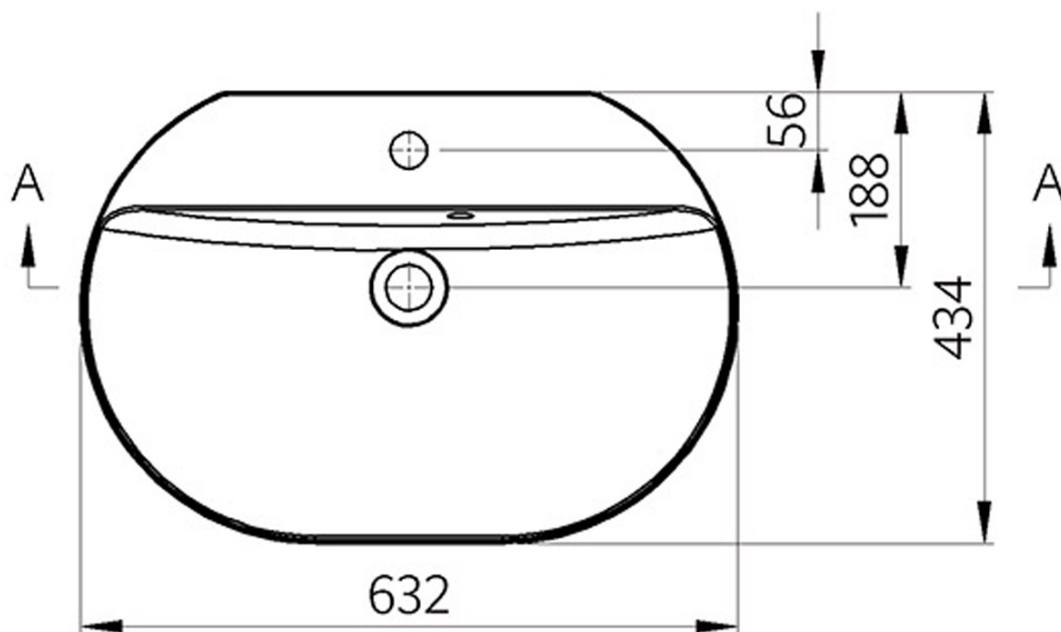

HELEN countertop Cultured Marble Washbasin 63x43cm, white

Order code: HE063

Basic information

Brand: Sapho

Size

Width: 630 mm

Depth: 430 mm

Properties

Colour: White

Material: Cast marble

Installation: Freestanding, Wall-hung - Screws

Type of washbasin: Washbasin

Tap hole: 1 tap hole

Overflow: Yes

Shape: Oval/Ellipse

Package contains: Overflow Kit

Weight / Piece: 17.7 kg

Packaging: 1 Piece

Warranty: 2 years

Spare parts

External overflow set for cast marble sinks (Order code: ND3032)

Technical sheet

A-A