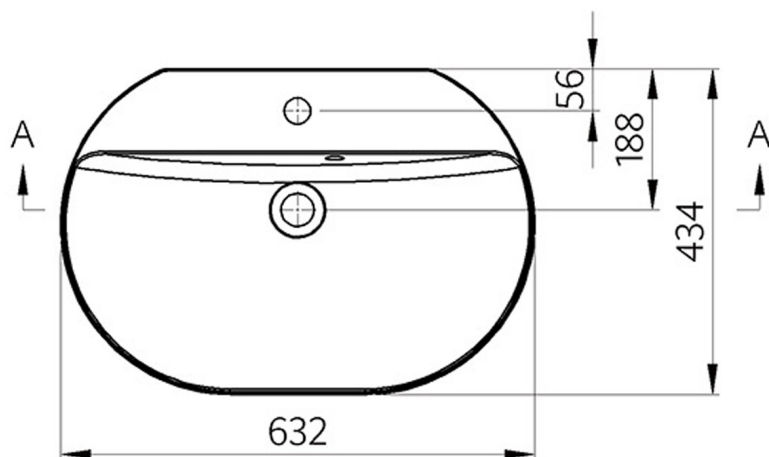

Technical sheet