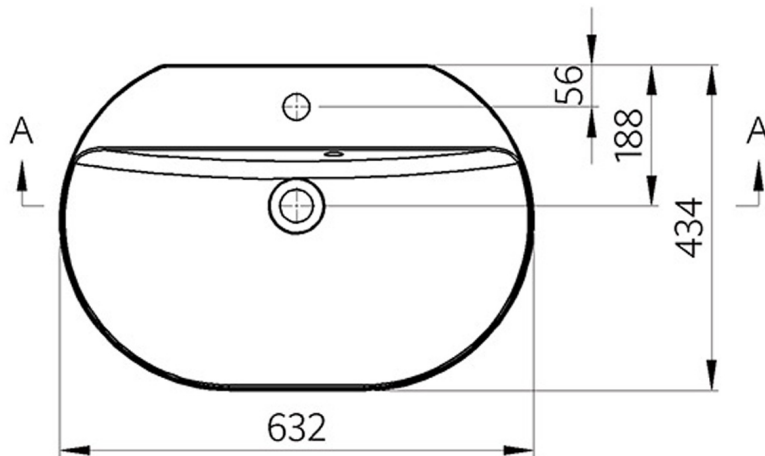

Technical sheet