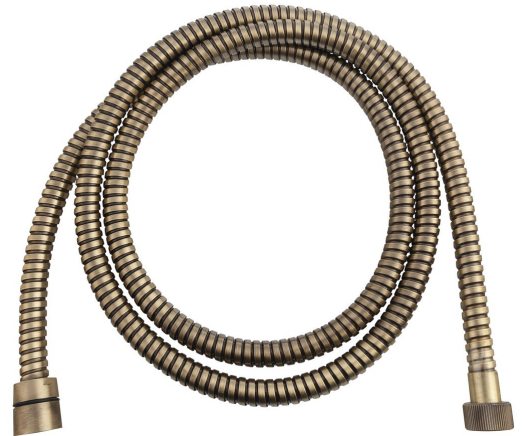

POWERFLEX metal shower hose, 175cm, bronze

Order code: FLE10BR

Size

Length: 1750 mm

Properties

Colour: Bronze

Material: Brass

Warranty: 2 years