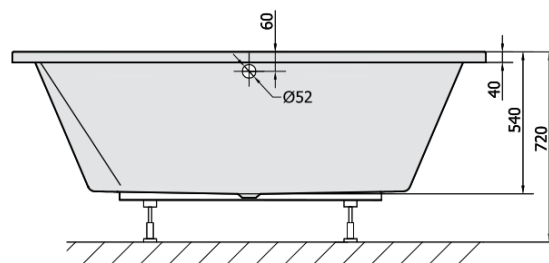

DUPLA Rectangular Bath with Support. Frame
180x120x54cm, White

Technical sheet

VOLUME 580L