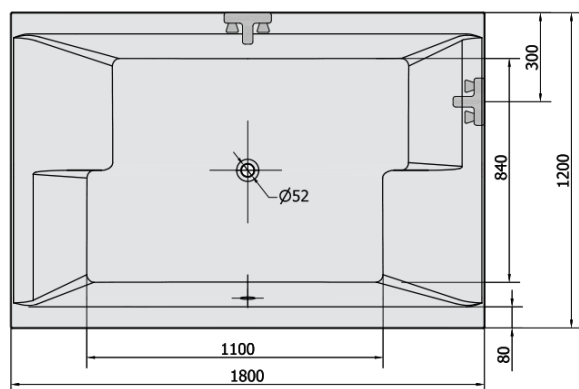

## DUPLA Rectangular Bath with Support. Frame 180x120x54cm, White

Order code: 13711

### Size

Length: 1800 mm

Width: 1200 mm

Height: 540 mm

Volume: 580 l

### Properties

Colour: White

Colour options: According to the Swatch

Material: Acrylate

Shape: Rectangular

Installation: Built-in

Waste diameter: 52 mm

Properties: Bilateral, Edge height 40 mm (Standard)

### We recommend buy

1 Piece      Sound insulation bath tape, 3m (Order code: 93400)

**DUPLA Rectangular Bath with Support. Frame**  
**180x120x54cm, White**

**Technical sheet**

VOLUME 580L