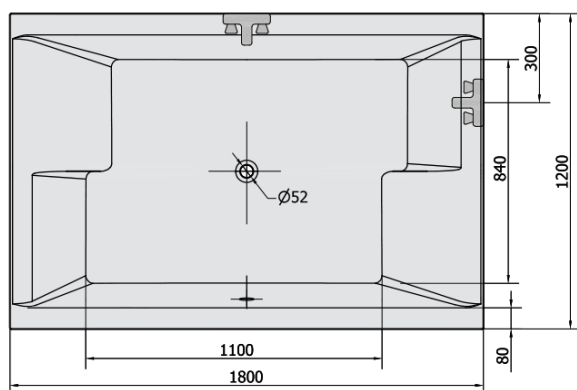

DUPLA Rectangular Bath with Support. Frame 180x120x54cm, White

Order code: 13711

Size

Length: 1800 mm
 Width: 1200 mm
 Height: 540 mm
 Volume: 580 l

Properties

Colour: White
 Material: Acrylate
 Warranty: 10 years

Technical sheet

VOLUME 580L