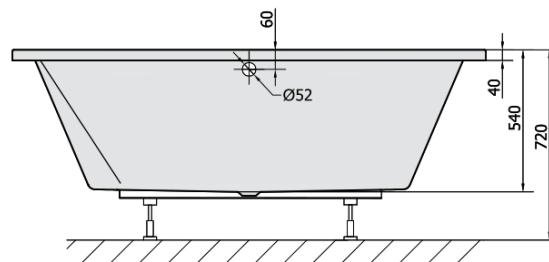

DUPLA Rectangular Bath with Support. Frame 180x120x54cm, White

Order code: 13711

Size

Length: 1800 mm
 Width: 1200 mm
 Height: 540 mm
 Volume: 580 l

Properties

Colour: White
 Material: Acrylate
 Warranty: 10 years

Technical sheet

VOLUME 580L