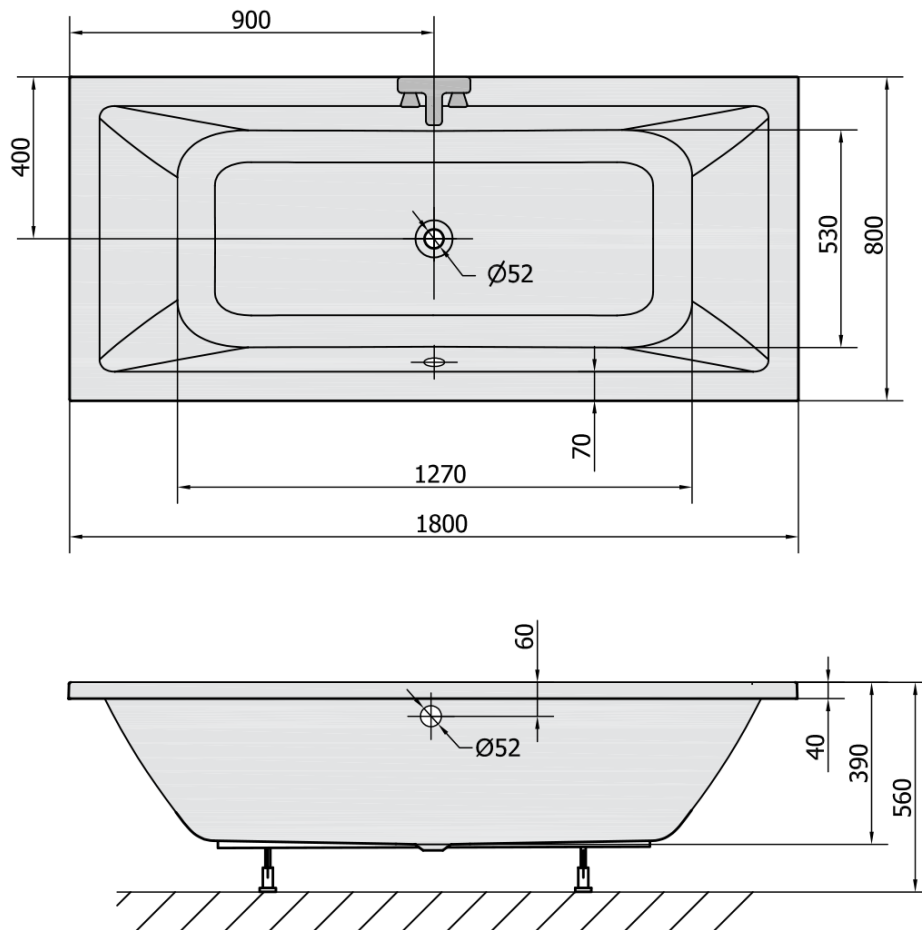

Order code: 71710

Basic information

Brand: Polysan

Size

Length: 1800 mm

Width: 800 mm

Height: 390 mm

Volume: 249 l

Properties

Colour: White

Colour options: According to the Swatch

Material: Acrylate

Shape: Rectangular

Installation: Built-in

Waste diameter: 52 mm

Properties: Bilateral, Edge height 40 mm (Standard)

Package does not contain: Pop Up Bath Waste

Weight / Piece: 20.0 kg

Packaging: 1 Piece

Warranty: 10 years

We recommend buy

1 Piece Siphon 6/4", DN40 (Order code: 72693)

1 Piece Sound insulation bath tape, 3m (Order code: 93400)

1 Piece Bath Support Legs for Acrylic Bath Polysan, 51,5cm, Pair (Order code: PO60-60)

1 Piece Pop Up Bath Waste (L) 775mm, Plug 72mm, Chrome (Order code: 71681)

Technical sheet

VOLUME 249L