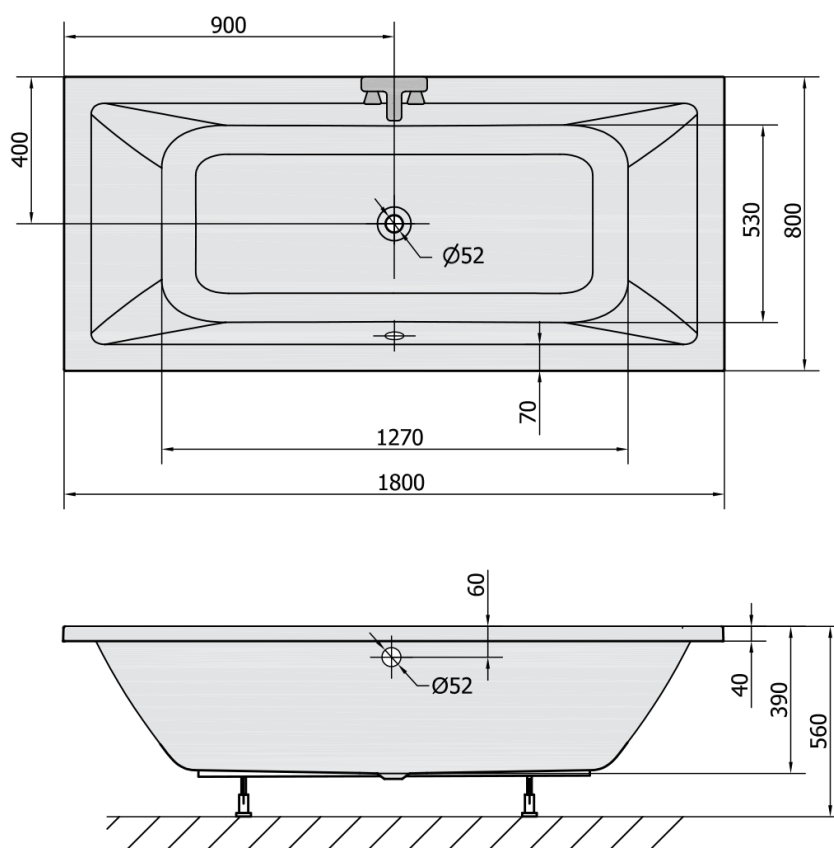

KRYSTA Rectangular Bath 180x80x39cm, White

Order code: 71710

Size

Length: 1800 mm
 Width: 800 mm
 Height: 390 mm
 Volume: 249 l

Properties

Warranty: 10 years
 Colour: White
 Material: Acrylate

Technical sheet

VOLUME 249L