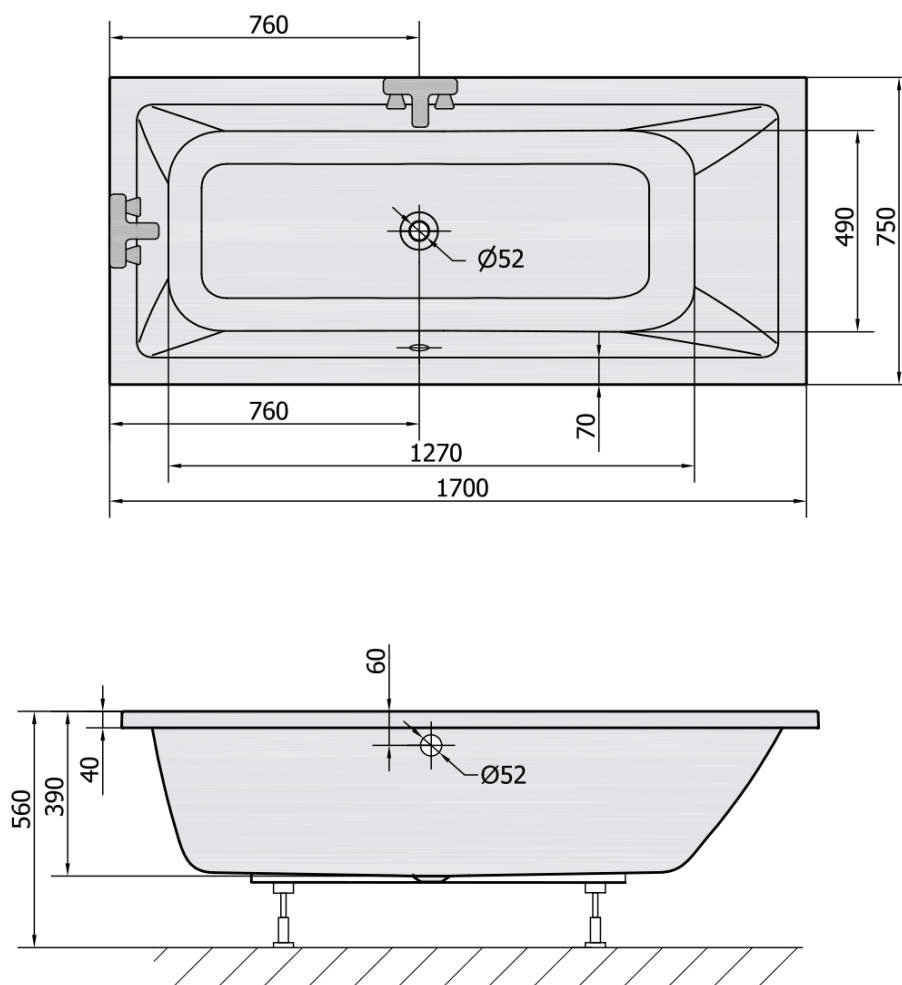

Order code: 71709

Basic information

Brand: Polysan

Size

Length: 1700 mm

Width: 750 mm

Height: 390 mm

Volume: 221 l

Properties

Colour: White

Colour options: According to the Swatch

Material: Acrylate

Shape: Rectangular

Installation: Built-in

Waste diameter: 52 mm

Properties: Edge height 40 mm (Standard)

Package does not contain: Trap, Pop Up Bath Waste

Weight / Piece: 18.5 kg

Packaging: 1 Piece

Warranty: 10 years

We recommend buy

1 Piece Bath Support Legs for Acrylic Bath Polysan, 51,5cm, Pair (Order code: PO60-60)

1 Piece Bathtub set, bovden mechanism, length 800mm, plug 72mm, chrome (Order code: 71852)

1 Piece Sound insulation bath tape, 3m (Order code: 93400)

1 Piece Siphon 6/4", DN40 (Order code: 72693)

Technical sheet