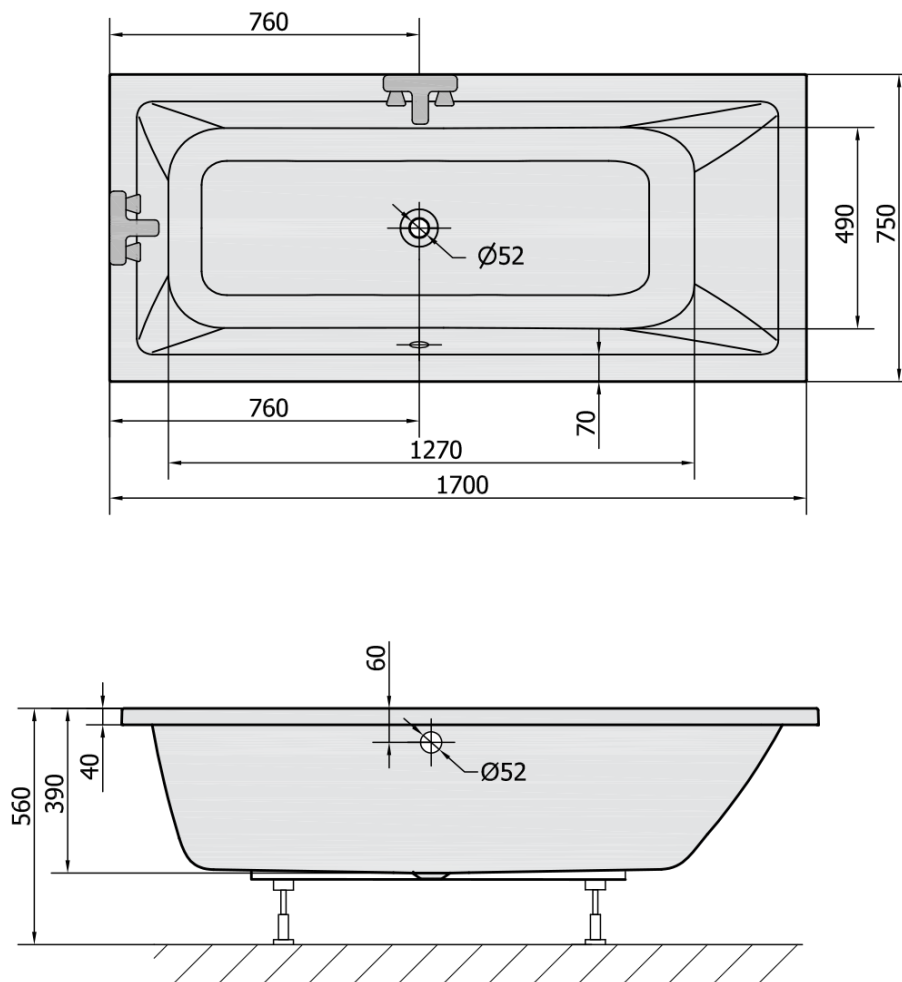

## Size

Length: 1700 mm

Width: 750 mm

Height: 390 mm

Volume: 221 l

## Properties

Colour: White

Colour options: According to the Swatch

Material: Acrylate

Shape: Rectangular

Installation: Built-in

Waste diameter: 52 mm

Properties: Edge height 40 mm (Standard)

## We recommend buy

1 Piece Siphon 6/4", DN40 (Order code: 72693)

1 Piece Sound insulation bath tape, 3m (Order code: 93400)

1 Piece Bath Support Legs for Acrylic Bath Polysan, 51,5cm, Pair (Order code: PO60-60)

1 Piece Pop Up Bath Waste (L) 775mm, Plug 72mm, Chrome (Order code: 71681)

Technical sheet

VOLUME 221L