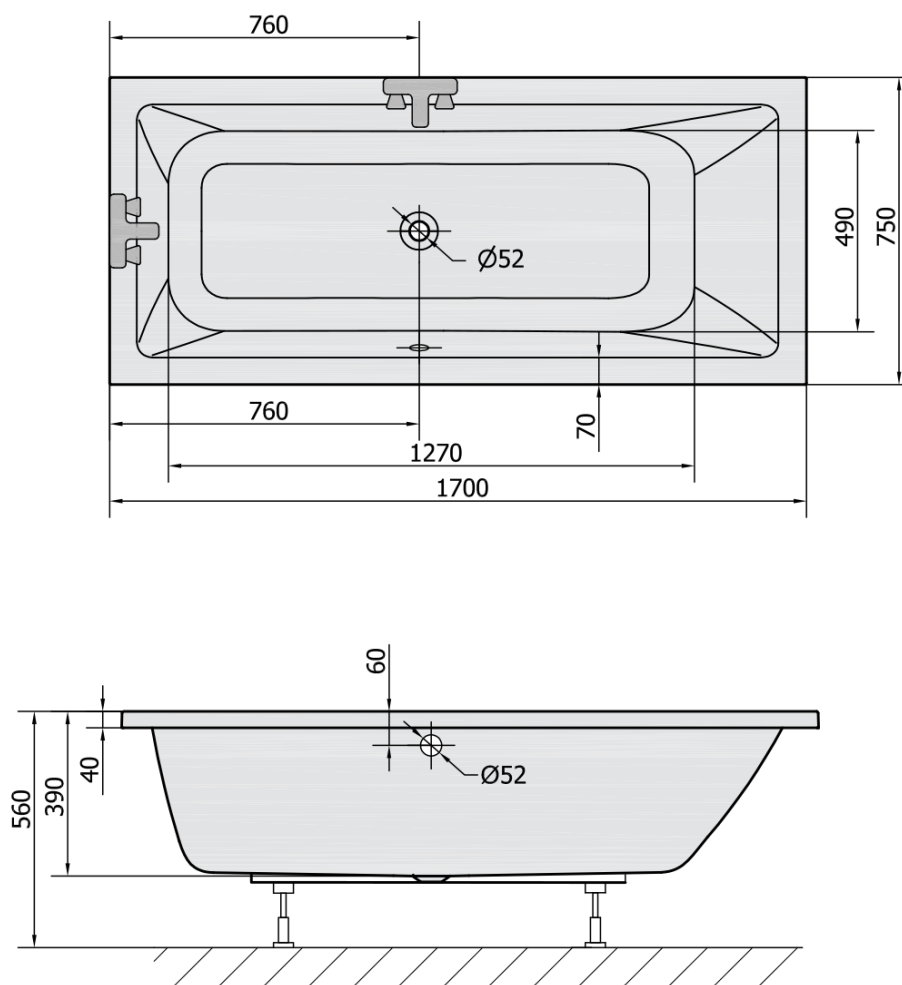

Order code: 71709

Basic information

Brand: Polysan

Size

Length: 1700 mm

Width: 750 mm

Height: 390 mm

Volume: 221 l

Properties

Colour: White

Colour options: According to the Swatch

Material: Acrylate

Shape: Rectangular

Installation: Built-in

Waste diameter: 52 mm

Properties: Edge height 40 mm (Standard)

Package does not contain: Trap, Pop Up Bath Waste

Weight / Piece: 18.5 kg

Packaging: 1 Piece

Warranty: 10 years

We recommend buy

1 Piece Bath Support Legs for Acrylic Bath Polysan, 51,5cm, Pair (Order code: PO60-60)

1 Piece Pop Up Bath Waste (L) 800mm, Plug 72mm, Chrome (Order code: 71852)

1 Piece Sound insulation bath tape, 3m (Order code: 93400)

1 Piece Siphon 6/4", DN40 (Order code: 72693)

Technical sheet

VOLUME 221L