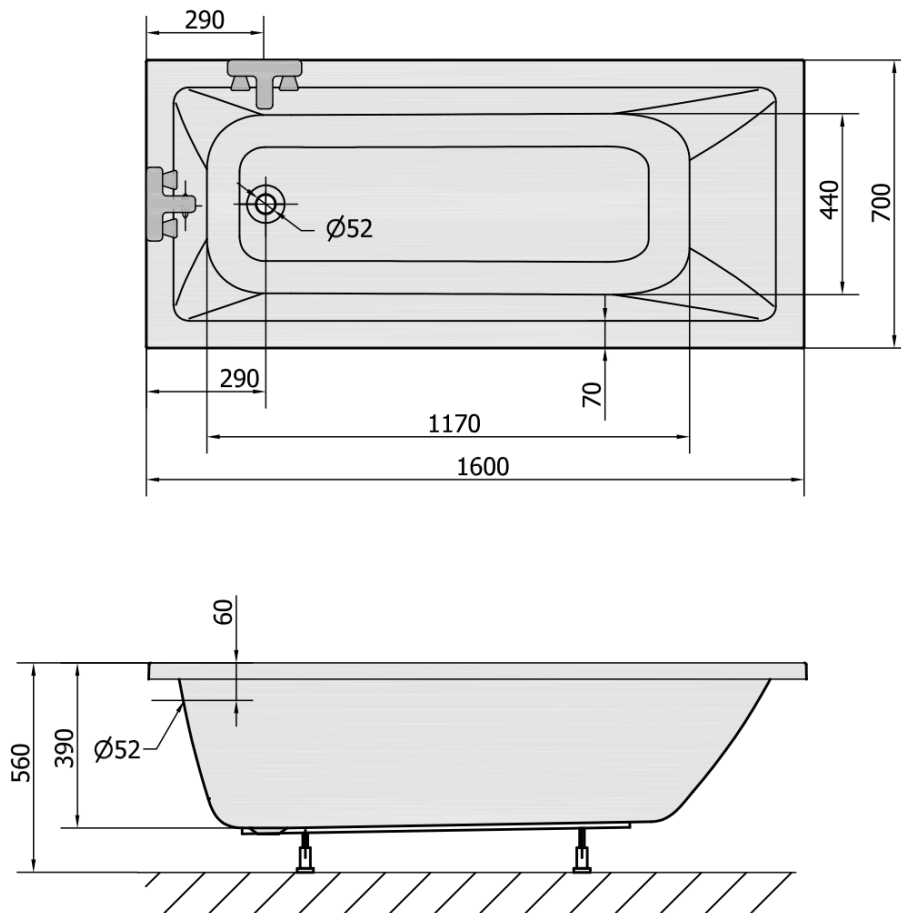

Technical sheet

VOLUME 183L