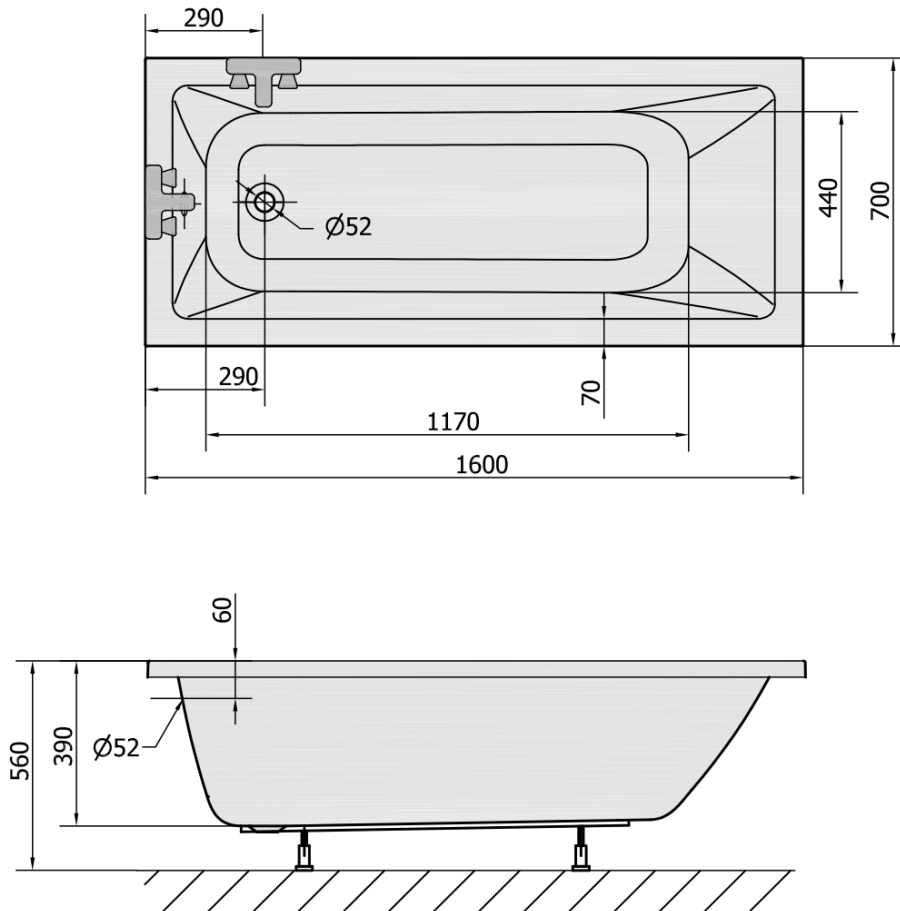

Order code: 71707

Basic information

Brand: Polysan

Size

Length: 1600 mm

Width: 700 mm

Height: 390 mm

Volume: 183 l

Properties

Colour: White

Colour options: According to the Swatch

Material: Acrylate

Shape: Rectangular

Installation: Built-in

Waste diameter: 52 mm

Properties: Edge height 40 mm (Standard)

Package does not contain: Trap, Pop Up Bath Waste

Weight / Piece: 17.0 kg

Packaging: 1 Piece

Warranty: 10 years

We recommend buy

1 Piece Sound insulation bath tape, 3m (Order code: 93400)

1 Piece Siphon 6/4", DN40 (Order code: 72693)

1 Piece Bath Support Legs for Acrylic Bath Polysan, 51,5cm, Pair (Order code: PO60-60)

Technical sheet

VOLUME 183L