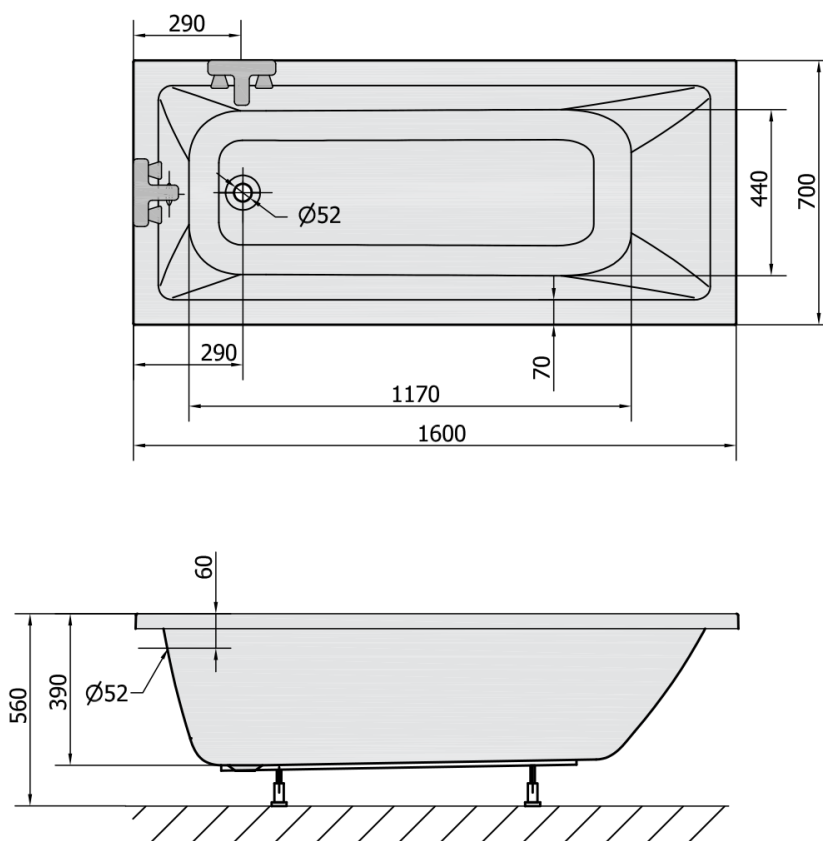

## NOEMI Rectangular Bath 160x70x39cm, White

Order code: 71707

### Size

Length: 1600 mm  
 Width: 700 mm  
 Height: 390 mm  
 Volume: 183 l

### Technical sheet

VOLUME 183L