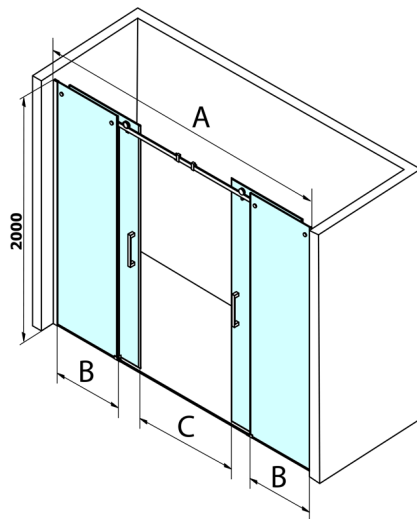

DRAGON Shower Door 1700mm, clear glass

Order code: GD4870

Size

Width: 1700 mm

Height: 2000 mm

Properties

Warranty: 3 years

Technical sheet

MODEL	A	B	C
GD4870	1680-1720	430	665
GD4810	1780-1820	480	665