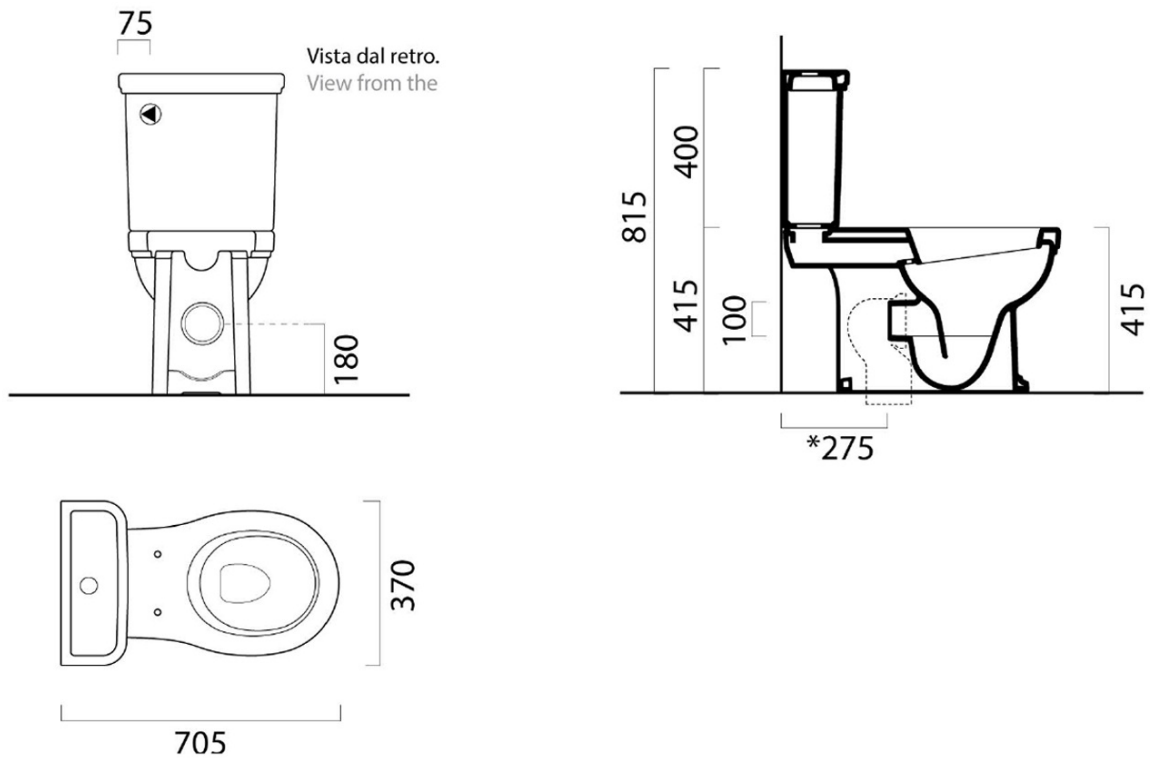

CLASSIC WC pan, S-trap/P-trap, white ExtraGlaze

GSI[®]

Order code: 871711

Basic information

Brand: GSI
Series: CLASSIC

Size

Width: 370 mm
Height: 415 mm
Depth: 705 mm

Properties

Colour: White
Material: Ceramic
Flushing Technology: Standard
Flushing water volume: Flushing 3 l, Flushing 6 l
Shape: Retro
Equipment: ExtraGlaze, S-Trap, P-Trap
Package does not contain: Mounting Kit, Toilet Seat
Weight / Piece: 30.333 kg
Packaging: 1 Piece
Warranty: 2 years

We recommend buy

- 1 Piece CLASSIC Soft Close toilet seat, white/chrome (Order code: MSC87CN11)
- 1 Piece Toilet fixings, chrome (Order code: FVB)
- 1 Piece CLASSIC cistern for WC combi, white ExtraGlaze (Order code: 878111)
- 1 Piece CLASSIC cistern dual flush mechanism (Order code: BPCDF)

Technical sheet

Raccordi di scarico - Flushing connections	Codici - Codes	Interasse - Distance
	MCURVA	* 275
	MCURVAS	* Da 250 a 320 mm * From 250 to 320 mm
	MCURVA90	* Da 80 a 230 mm * From 80 to 230 mm