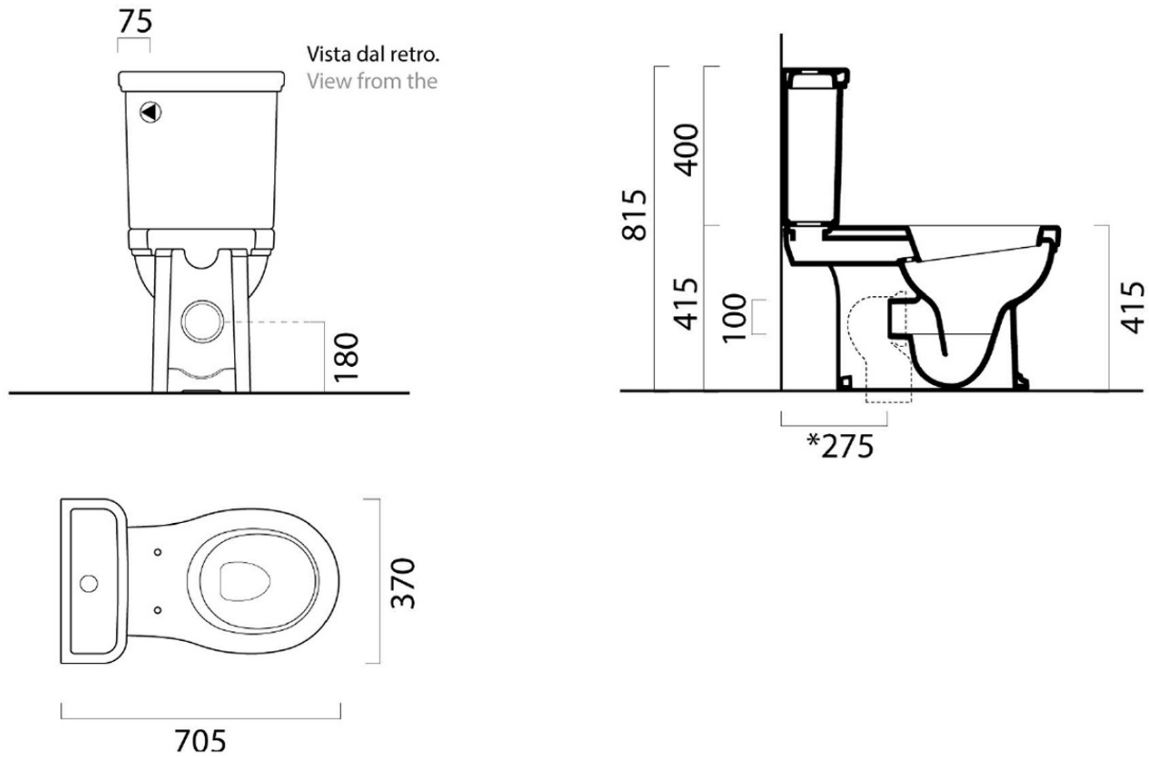

CLASSIC WC pan, S-trap/P-trap, white ExtraGlaze

GSI[®]

Order code: 871711

Basic information

Brand: GSI
Series: CLASSIC

Size

Width: 370 mm
Height: 415 mm
Depth: 705 mm

Properties

Colour: White
Material: Ceramic
Flushing Technology: Standard
Flushing water volume: Flushing 3 l, Flushing 6 l
Shape: Retro
Equipment: ExtraGlaze, S-Trap, P-Trap
Package does not contain: Mounting Kit, Toilet Seat
Weight / Piece: 30.333 kg
Packaging: 1 Piece
Warranty: 2 years

We recommend buy

- 1 Piece CLASSIC Soft Close toilet seat, white/chrome (Order code: MSC87CN11)
- 1 Piece Toilet fixings, chrome (Order code: FVB)
- 1 Piece CLASSIC cistern for WC combi, white ExtraGlaze (Order code: 878111)
- 1 Piece CLASSIC cistern dual flush mechanism (Order code: BPCDF)

Technical sheet

Raccordi di scarico - Flushing connections	Codici - Codes	Interasse - Distance
	MCURVA	* 275
	MCURVAS	* Da 250 a 320 mm * From 250 to 320 mm
	MCURVA90	* Da 80 a 230 mm * From 80 to 230 mm