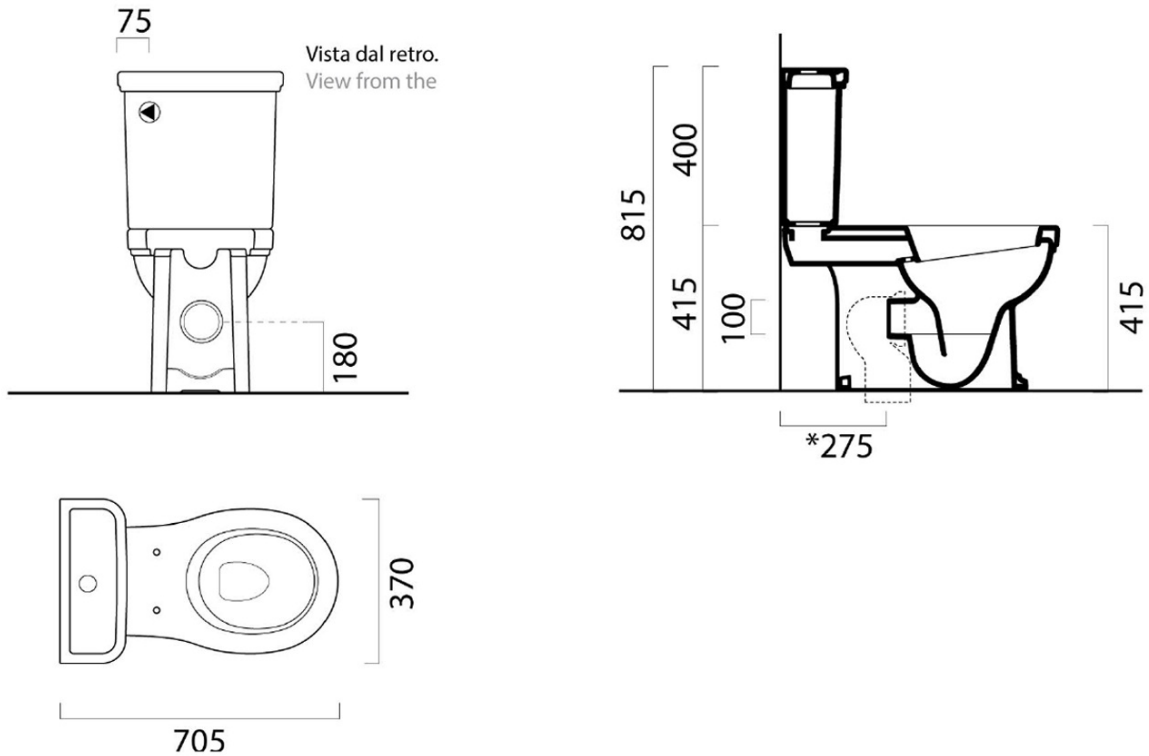

CLASSIC WC pan, S-trap/P-trap, white ExtraGlaze

GSI[®]

Order code: 871711

Basic information

Brand: GSI
Series: CLASSIC

Size

Width: 370 mm
Height: 415 mm
Depth: 705 mm

Properties

Colour: White
Material: Ceramic
Flushing Technology: Standard
Flushing water volume: Flushing 3 l, Flushing 6 l
Shape: Retro
Equipment: ExtraGlaze, S-Trap, P-Trap
Package does not contain: Mounting Kit, Toilet Seat
Weight / Piece: 30.333 kg
Packaging: 1 Piece
Warranty: 2 years

We recommend buy

- 1 Piece CLASSIC Soft Close toilet seat, white/chrome (Order code: MSC87CN11)
- 1 Piece Toilet fixings, chrome (Order code: FVB)
- 1 Piece CLASSIC cistern for WC combi, white ExtraGlaze (Order code: 878111)
- 1 Piece CLASSIC cistern dual flush mechanism (Order code: BPCDF)

Technical sheet

Raccordi di scarico - Flushing connections	Codici - Codes	Interasse - Distance
	MCURVA	* 275
	MCURVAS	* Da 250 a 320 mm * From 250 to 320 mm
	MCURVA90	* Da 80 a 230 mm * From 80 to 230 mm