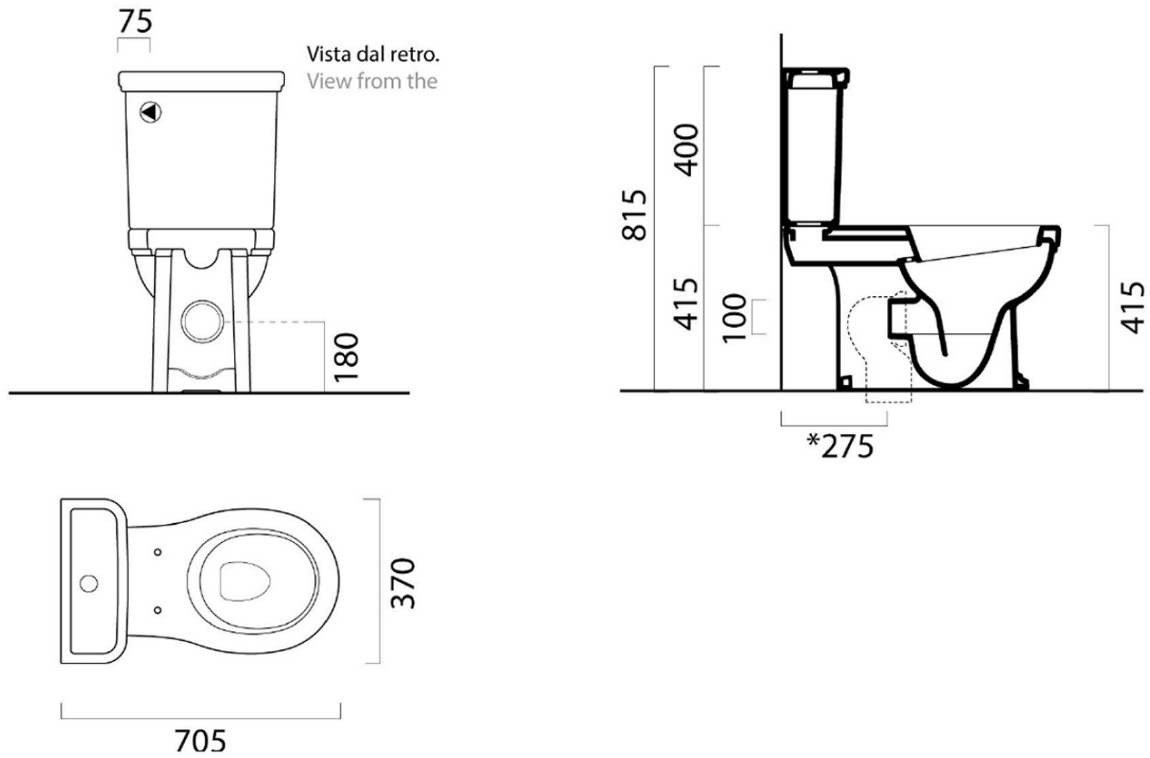

CLASSIC WC pan, S-trap/P-trap, white ExtraGlaze

GSI[®]

Order code: 871711

Basic information

Brand: GSI
Series: CLASSIC

Size

Width: 370 mm
Height: 415 mm
Depth: 705 mm

Properties

Colour: White
Material: Ceramic
Flushing Technology: Standard
Flushing water volume: Flushing 3 l, Flushing 6 l
Shape: Retro
Equipment: ExtraGlaze, S-Trap, P-Trap
Package does not contain: Mounting Kit, Toilet Seat
Weight / Piece: 30.333 kg
Packaging: 1 Piece
Warranty: 2 years

We recommend buy

- 1 Piece CLASSIC Soft Close toilet seat, white/chrome (Order code: MSC87CN11)
- 1 Piece Toilet fixings, chrome (Order code: FVB)
- 1 Piece CLASSIC cistern for WC combi, white ExtraGlaze (Order code: 878111)
- 1 Piece CLASSIC cistern dual flush mechanism (Order code: BPCDF)

Technical sheet

Raccordi di scarico - Flushing connections	Codici - Codes	Interasse - Distance
	MCURVA	* 275
	MCURVAS	* Da 250 a 320 mm * From 250 to 320 mm
	MCURVA90	* Da 80 a 230 mm * From 80 to 230 mm