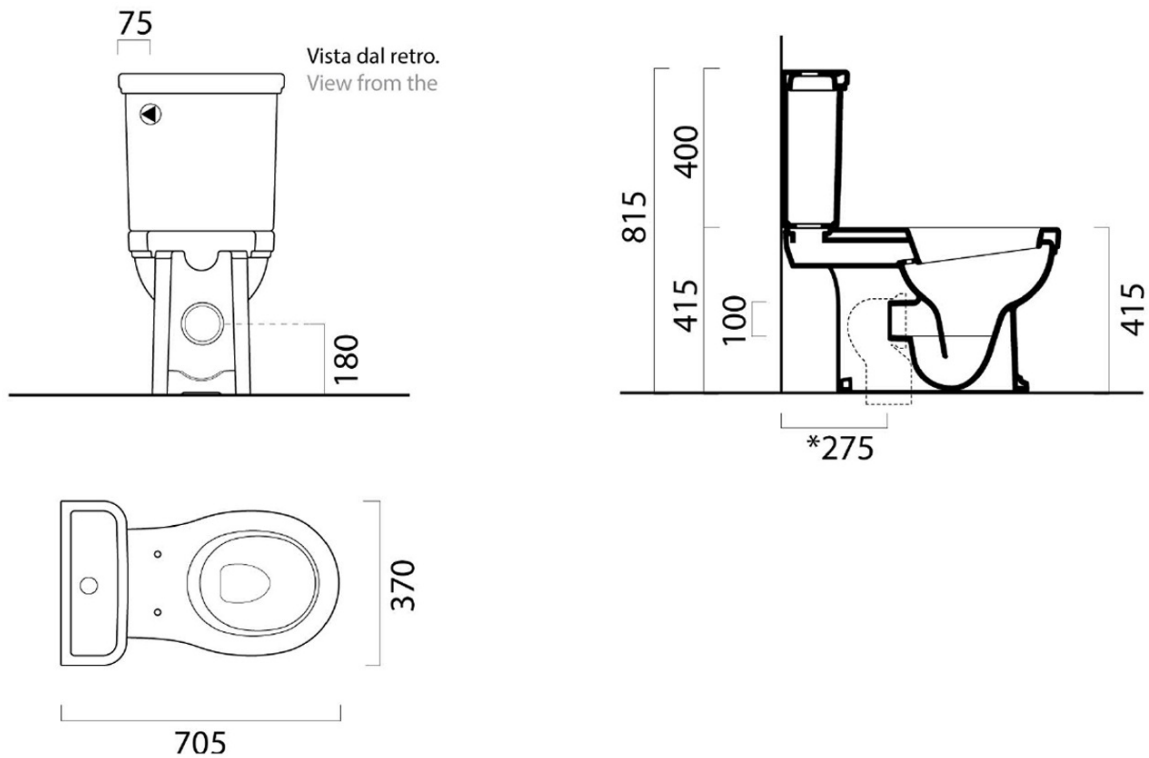

### Size

Width: 370 mm  
Height: 415 mm  
Depth: 705 mm

### Properties

Colour: White  
Material: Ceramic  
Flushing Technology: Standard  
Flushing water volume: Flushing 3 l, Flushing 6 l  
Shape: Retro  
Equipment: ExtraGlaze, S-Trap, P-Trap  
Package does not contain: Mounting Kit, Toilet Seat  
Weight / Piece: 30.333 kg  
Packaging: 1 Piece  
Warranty: 2 years

### We recommend buy

- 1 Piece CLASSIC Soft Close toilet seat, white/chrome (Order code: MSC87CN11)
- 1 Piece Toilet fixings, chrome (Order code: FVB)
- 1 Piece CLASSIC cistern for WC combi, white ExtraGlaze (Order code: 878111)
- 1 Piece CLASSIC cistern dual flush mechanism (Order code: BPCDF)

Technical sheet

Raccordi di scarico - Flushing connections	Codici - Codes	Interasse - Distance
	MCURVA	* 275
	MCURVAS	* Da 250 a 320 mm * From 250 to 320 mm
	MCURVA90	* Da 80 a 230 mm * From 80 to 230 mm