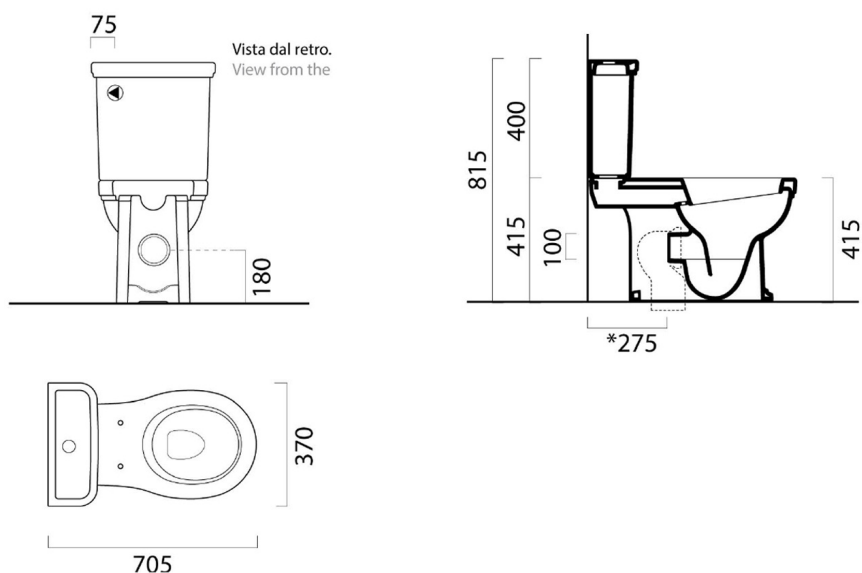

CLASSIC WC pan, S-trap/P-trap, white ExtraGlaze

Order code: 871711

Size

Width: 370 mm

Height: 415 mm

Depth: 705 mm

Properties

Colour: White

Material: Ceramic

Warranty: 2 years

Technical sheet

Raccordi di scarico - Flushing connections	Codici - Codes	Interasse - Distance
	MCURVA	* 275
	MCURVAS	* Da 250 a 320 mm * From 250 to 320 mm
	MCURVA90	* Da 80 a 230 mm * From 80 to 230 mm