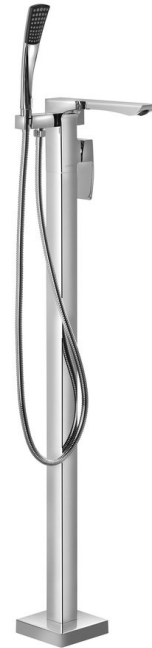

GINKO bath mixer into floor, chrome

Order code: 1101-21

Size

Height: 1095 mm

Properties

Colour: Chrome

Material: Brass

Warranty: 6 years