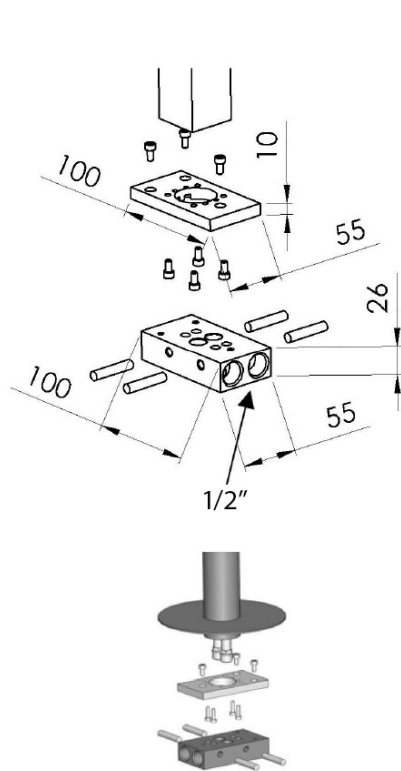

Order code: CE21

Basic information

Brand: Sapho
Series: CORNELI

Size

Width: 50 mm
Height: 920 mm
Depth: 195 mm

Properties

Colour: Chrome
Material: Brass
Shape: Circular
Installation: Floorstanding
Type of control: Lever
Type of diverter: Pressure with locking
Cartridge diameter: 35 mm
Spout Height: 800 mm
Weight / Piece: 11.51 kg
Packaging: 1 Piece
Warranty: 6 years

Spare parts

Replacement Cartridge (Order code: 521601)

Lever for Corneli, chrome (Order code: NDCORNELI)

Male Tap Aerator M24x1, chrome (Order code: 3070.200)

NEOPERL Anticalc Aerator Nozzle M24x1, chrome (Order code: AER1G)

NEOPERL Aerator with tilting strainer, Male Tap Aerator M24x1, chrome (Order code: AERGIR)

Technical sheet

**FISSAGGIO
FIXING DEVICE**