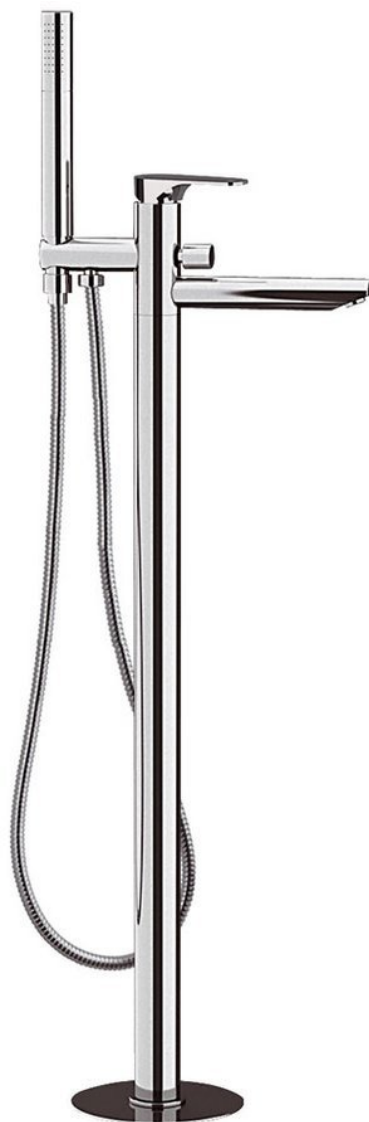

Order code: CE21

Basic information

Brand: Sapho
Series: CORNELI

Size

Width: 50 mm
Height: 920 mm
Depth: 195 mm

Properties

Colour: Chrome
Material: Brass
Shape: Circular
Installation: Floorstanding
Type of control: Lever
Type of diverter: Pressure with locking
Cartridge diameter: 35 mm
Spout Height: 800 mm
Weight / Piece: 11.51 kg
Packaging: 1 Piece
Warranty: 6 years

Spare parts

Replacement Cartridge (Order code: 521601)

Lever for Corneli, chrome (Order code: NDCORNELI)

Male Tap Aerator M24x1, chrome (Order code: 3070.200)

NEOPERL Anticalc Aerator Nozzle M24x1, chrome (Order code: AER1G)

NEOPERL Aerator with tilting strainer, Male Tap Aerator M24x1, chrome (Order code: AERGIR)

Technical sheet

**FISSAGGIO
FIXING DEVICE**