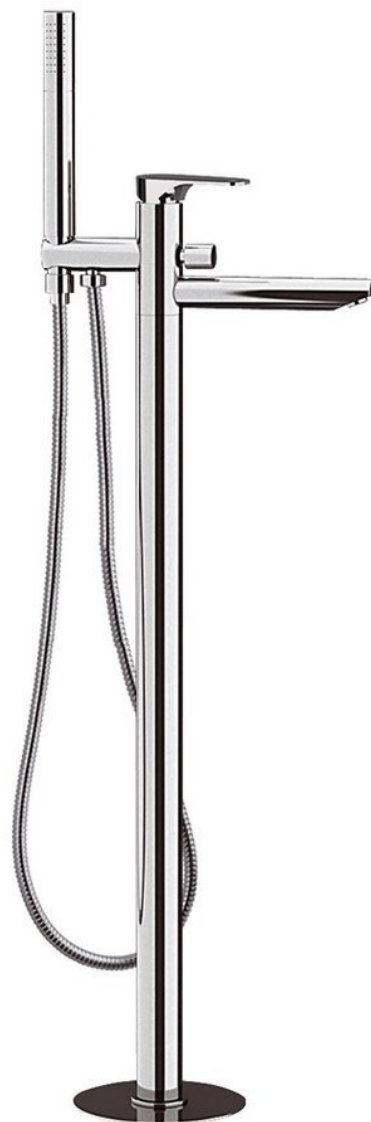

Order code: CE21

Basic information

Brand: Sapho
Series: CORNELI

Size

Width: 50 mm
Height: 920 mm
Depth: 195 mm

Properties

Colour: Chrome
Material: Brass
Shape: Circular
Installation: Floorstanding
Type of control: Lever
Type of diverter: Pressure with locking
Cartridge diameter: 35 mm
Spout Height: 800 mm
Weight / Piece: 11.51 kg
Packaging: 1 Piece
Warranty: 6 years

Spare parts

Replacement Cartridge (Order code: 521601)

Lever for Corneli, chrome (Order code: NDCORNELI)

Male Tap Aerator M24x1, chrome (Order code: 3070.200)

NEOPERL Anticalc Aerator Nozzle M24x1, chrome (Order code: AER1G)

NEOPERL Aerator with tilting strainer, Male Tap Aerator M24x1, chrome (Order code: AERGIR)

Technical sheet

**FISSAGGIO
FIXING DEVICE**