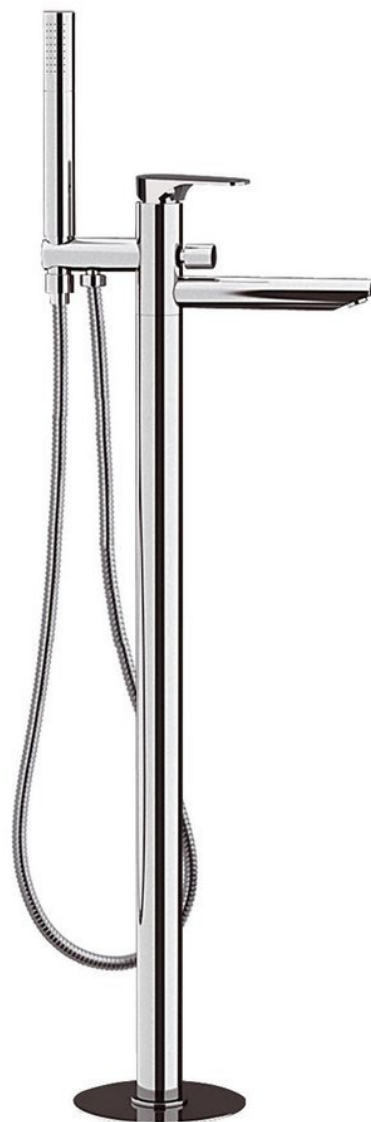

Order code: CE21

Basic information

Brand: Sapho
Series: CORNELI

Size

Width: 50 mm
Height: 920 mm
Depth: 195 mm

Properties

Colour: Chrome
Material: Brass
Shape: Circular
Installation: Floorstanding
Type of control: Lever
Type of diverter: Pressure with locking
Cartridge diameter: 35 mm
Spout Height: 800 mm
Weight / Piece: 11.51 kg
Packaging: 1 Piece
Warranty: 6 years

Spare parts

Replacement Cartridge (Order code: 521601)
Lever for Corneli, chrome (Order code: NDCORNELI)
Male Tap Aerator M24x1, chrome (Order code: 3070.200)
NEOPERL Anticalc Aerator Nozzle M24x1, chrome (Order code: AER1G)
NEOPERL Aerator with tilting strainer, Male Tap Aerator M24x1, chrome (Order code: AERGIR)