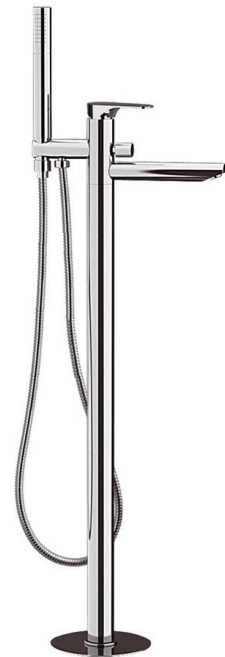

## CORNELI bath mixer into floor, chrome

**Order code:** CE21

**Size**

Width: 50 mm  
 Height: 920 mm  
 Depth: 195 mm

**Properties**

Colour: Chrome  
 Material: Brass  
 Warranty: 6 years

### Technical sheet

**FISSAGGIO  
FIXING DEVICE**