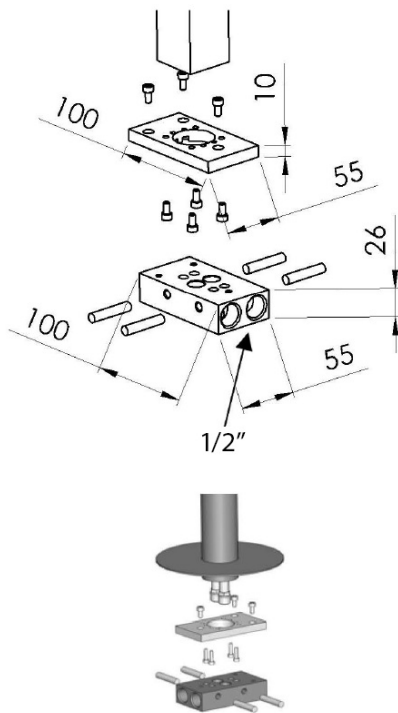

## CORNELI bath mixer into floor, chrome

**Order code:** CE21

**Size**

Width: 50 mm  
 Height: 920 mm  
 Depth: 195 mm

**Properties**

Colour: Chrome  
 Material: Brass  
 Warranty: 6 years

### Technical sheet

**FISSAGGIO  
FIXING DEVICE**