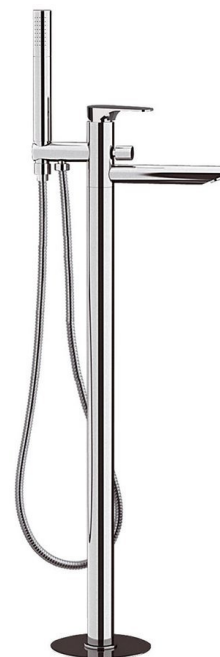

CORNELI bath mixer into floor, chrome

SAPHO

Order code: CE21

Size

Width: 50 mm
Height: 920 mm
Depth: 195 mm

Properties

Colour: Chrome
Material: Brass
Warranty: 6 years

Technical sheet