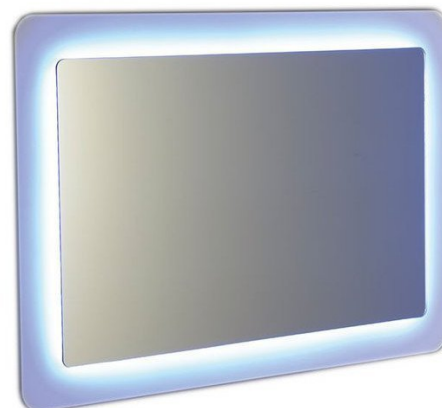

LORDE LED backlit mirror 900x600mm, white**Order code:** NL602**Size**

Width: 900 mm

Height: 600 mm

Properties

Warranty: 2 years

**Technical sheet**