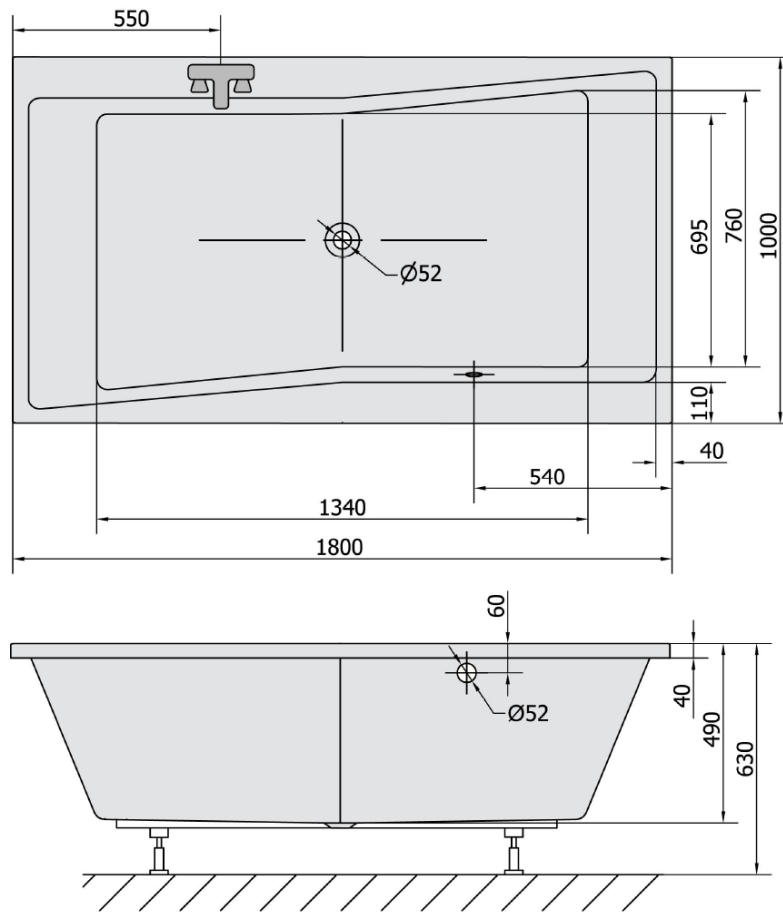

Order code: 78511

Basic information

Brand: Polysan

Size

Length: 1800 mm

Width: 1000 mm

Height: 490 mm

Volume: 447 l

Properties

Colour: White

Colour options: According to the Swatch

Material: Acrylate

Shape: Rectangular

Installation: Built-in

Waste diameter: 52 mm

Properties: Bilateral, Edge height 40 mm (Standard)

Package does not contain: Pop Up Bath Waste

Weight / Piece: 37.54 kg

Packaging: 1 Piece

Warranty: 10 years

We recommend buy

1 Piece Bath Trap 6/4", height: 42mm, DN40 (Order code: 71712)

1 Piece Sound insulation bath tape, 3m (Order code: 93400)

1 Piece Pop Up Bath Waste (L) 1275mm, Plug 72mm, Chrome (Order code: 71683)

1 Piece Bath Support Legs for Acrylic Bath Polysan, 89cm, Pair (Order code: PO100-100)

Technical sheet

VOLUME 447L