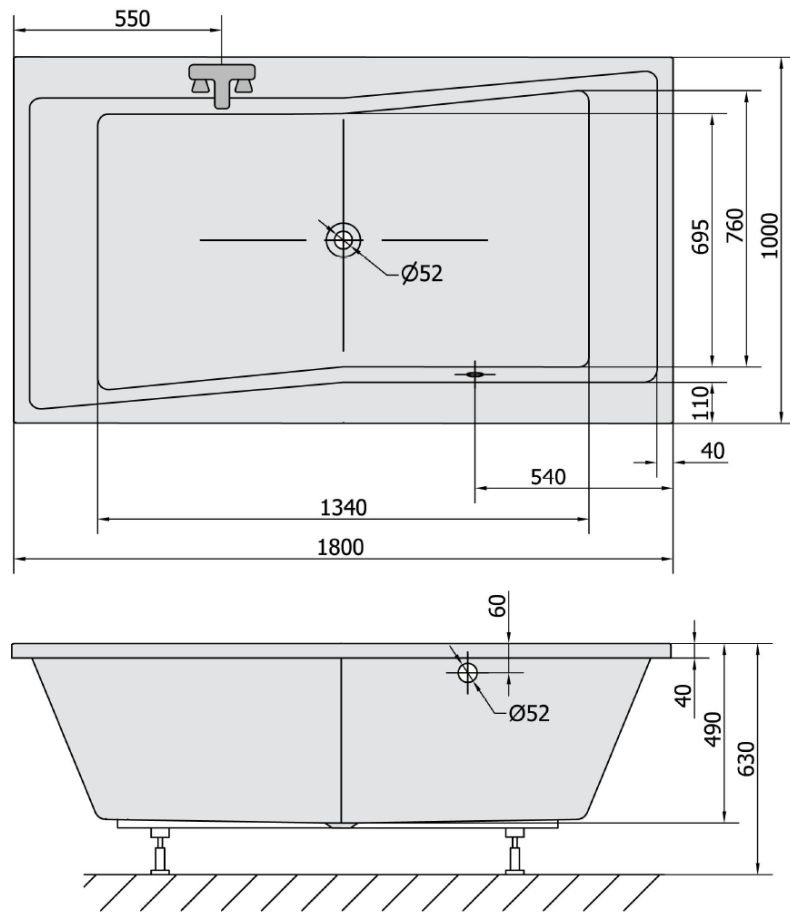

Order code: 78511

Basic information

Brand: Polysan

Size

Length: 1800 mm

Width: 1000 mm

Height: 490 mm

Volume: 447 l

Properties

Colour: White

Colour options: According to the Swatch

Material: Acrylate

Shape: Rectangular

Installation: Built-in

Waste diameter: 52 mm

Properties: Bilateral, Edge height 40 mm (Standard)

Package does not contain: Trap, Pop Up Bath Waste

Weight / Piece: 37.54 kg

Packaging: 1 Piece

Warranty: 10 years

We recommend buy

1 Piece Bath Trap 6/4", height: 42mm, DN40 (Order code: 71712)

1 Piece Bath Support Legs for Acrylic Bath Polysan, 89cm, Pair (Order code: PO100-100)

1 Piece Sound insulation bath tape, 3m (Order code: 93400)

1 Piece Bathtub set, bovden mechanism, length 1200mm, plug 72mm, chrome (Order code: 71856)

Technical sheet

VOLUME 447L