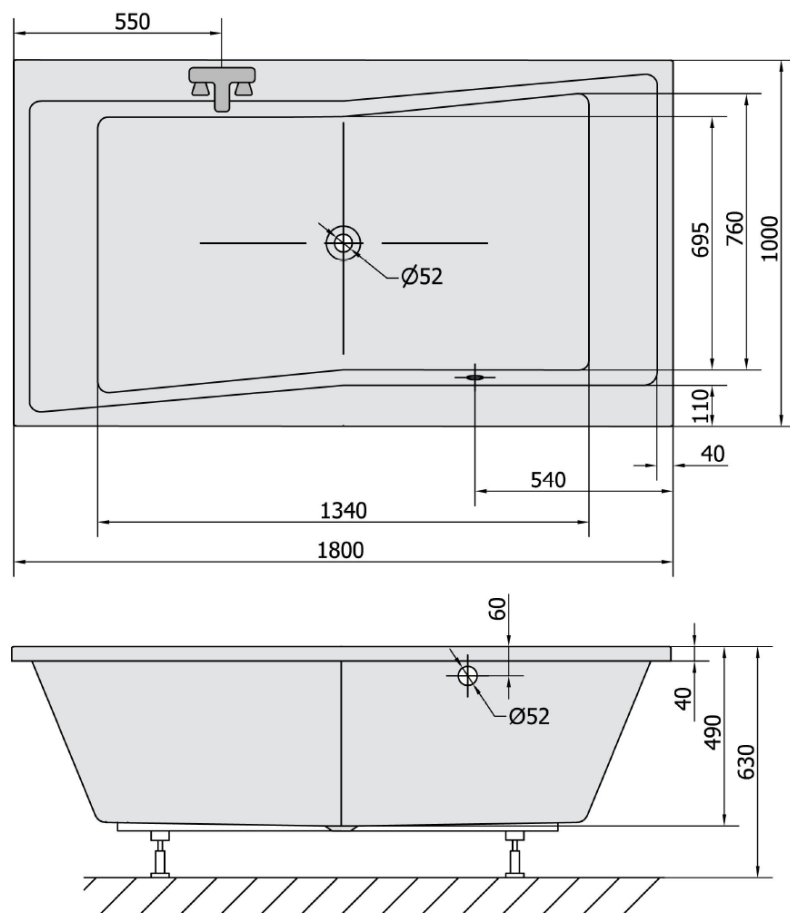

Order code: 78511

Basic information

Brand: Polysan

Size

Length: 1800 mm

Width: 1000 mm

Height: 490 mm

Volume: 447 l

Properties

Colour: White

Colour options: According to the Swatch

Material: Acrylate

Shape: Rectangular

Installation: Built-in

Waste diameter: 52 mm

Properties: Bilateral, Edge height 40 mm (Standard)

Package does not contain: Pop Up Bath Waste

Weight / Piece: 37.54 kg

Packaging: 1 Piece

Warranty: 10 years

We recommend buy

1 Piece Bath Trap 6/4", height: 42mm, DN40 (Order code: 71712)

1 Piece Sound insulation bath tape, 3m (Order code: 93400)

1 Piece Pop Up Bath Waste (L) 1275mm, Plug 72mm, Chrome (Order code: 71683)

1 Piece Bath Support Legs for Acrylic Bath Polysan, 89cm, Pair (Order code: PO100-100)

Technical sheet

VOLUME 447L