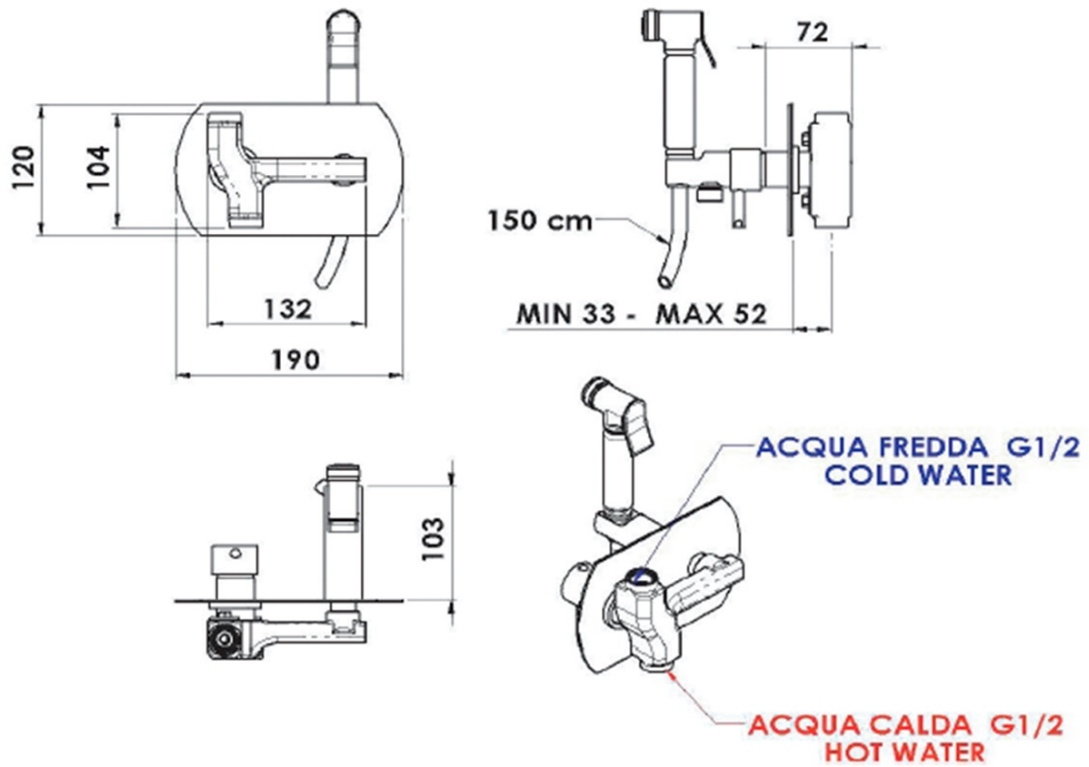

Order code: 1209-07

Basic information

Brand: Sapho
Series: RHAPSODY

Size

Width: 190 mm
Height: 120 mm
Depth: 103 mm

Properties

Colour: Chrome
Material: Brass
Shape: Circular
Installation: Concealed
Type of control: Lever
Cartridge diameter: 25 mm
Weight / Piece: 3.154 kg
Packaging: 1 Piece
Warranty: 2 years

Spare parts

Cartridge 25mm (Order code: A848C)

Technical sheet

PRESSIONE / PRESSURE	1	2	3	4	5	bar l/min
PORTATA MAX / MAX FLOW	8	10	12	14	16	